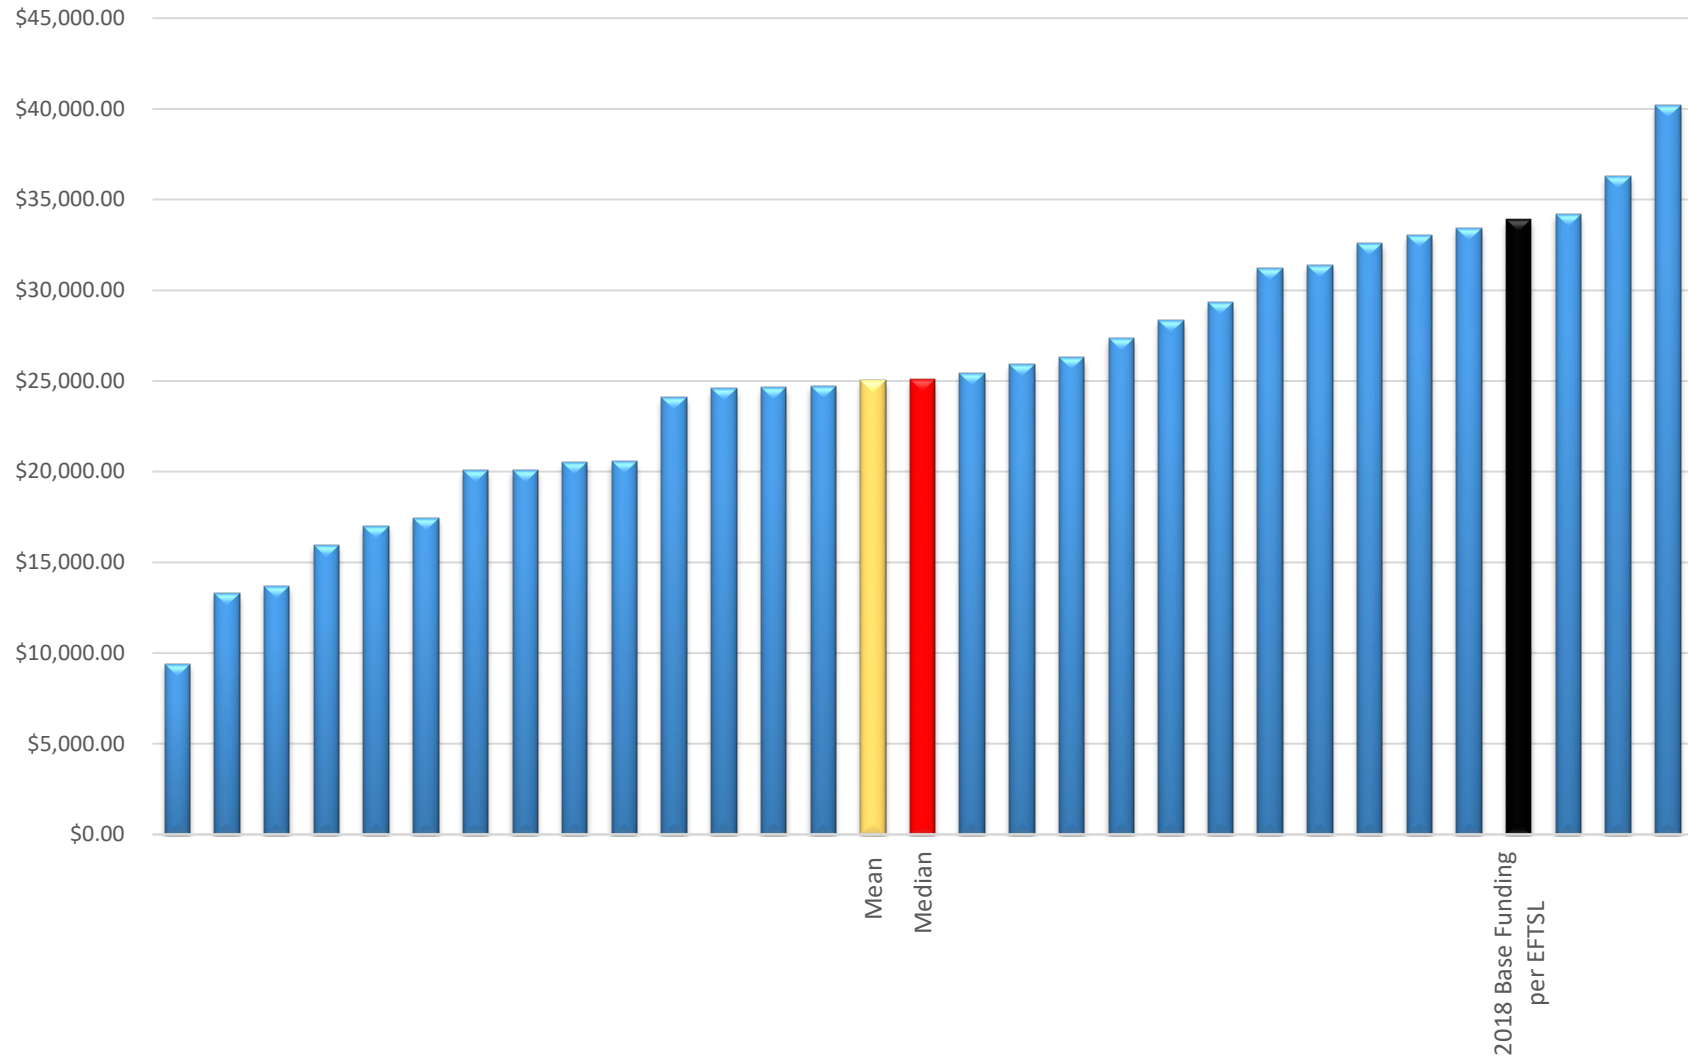

15,000 to 25,000 Domestic Bachelor Students - Teaching Cost (Bachelor Degree) vs Base Funding (2018)

Greater than 25,000 Domestic Bachelor Students - Teaching Cost (Bachelor Degree) vs Base Funding (2018)

2018 Cost per EFTSL - Mathematical Science (Bachelor Degree)

2018 Cost per EFTSL - Medical Science (Bachelor Degree)

2018 Cost per EFTSL - Natural and Physical Sciences - Other (Bachelor Degree)

2018 Cost per EFTSL - Information Technology (Bachelor Degree)