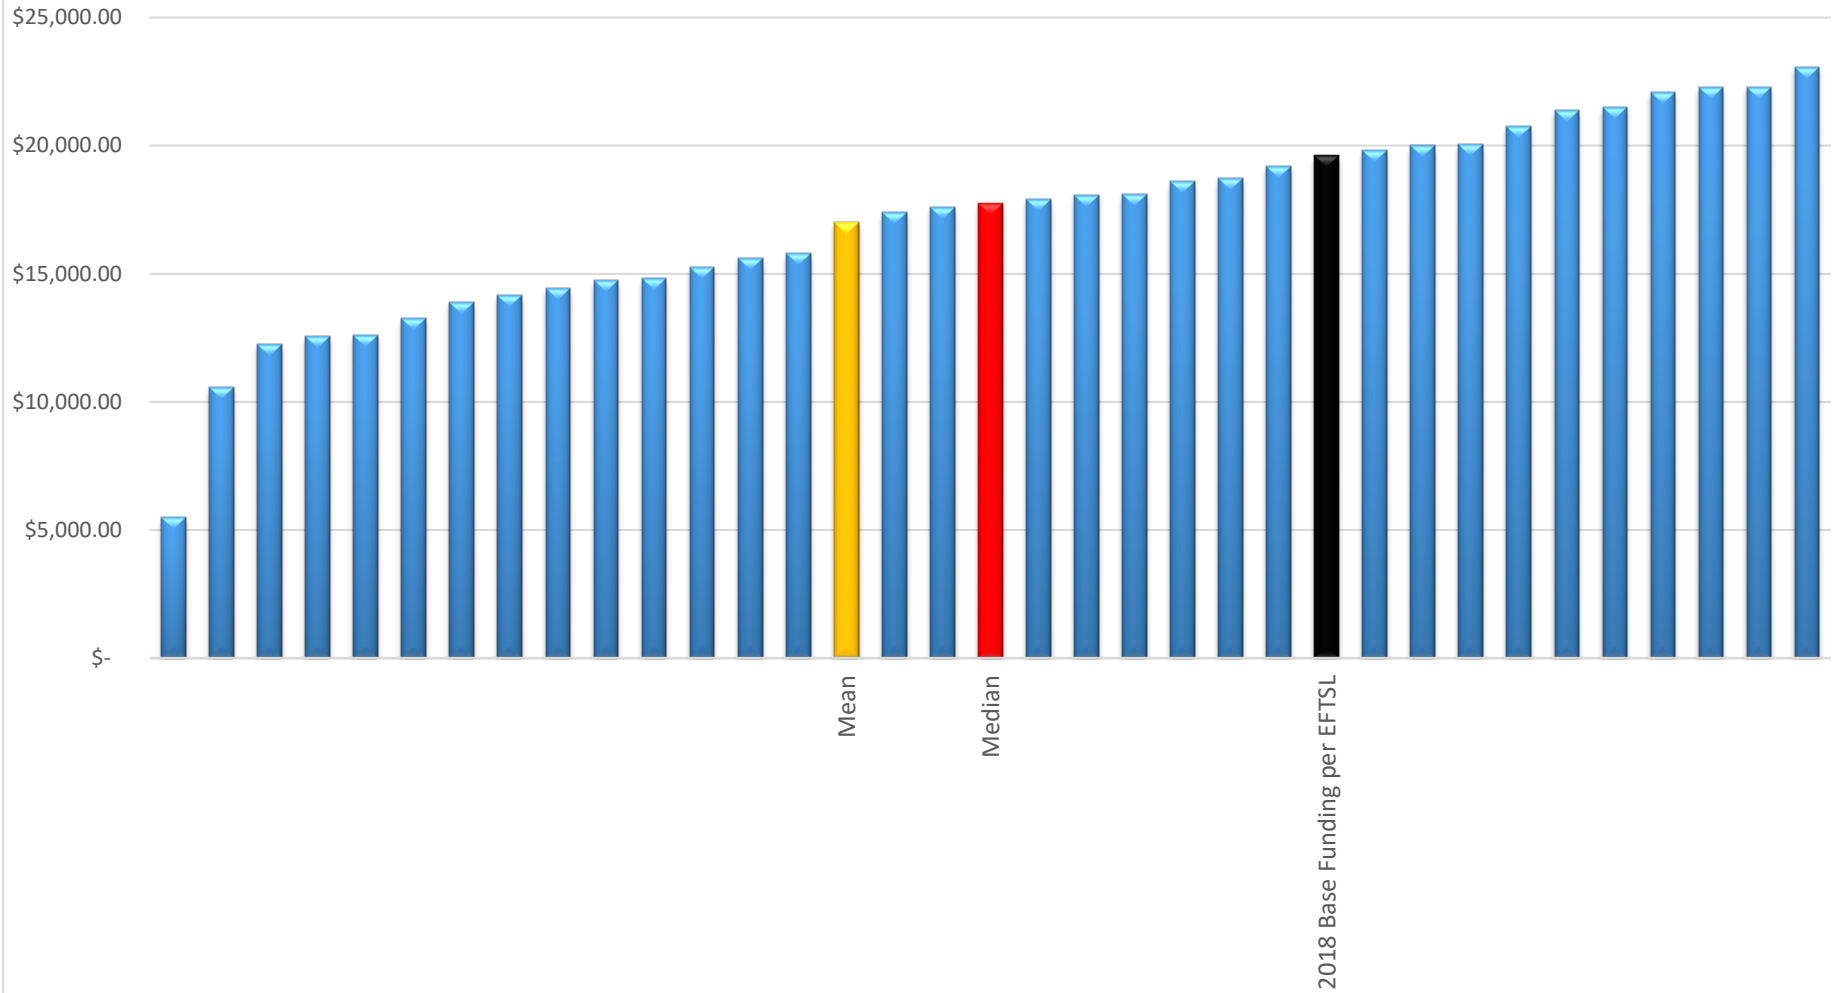

15,000 to 25,000 Domestic Bachelor Students - Teaching Cost (Bachelor Degree) vs Base Funding (2018)

Greater than 25,000 Domestic Bachelor Students - Teaching Cost (Bachelor Degree) vs Base Funding (2018)

2018 Cost per EFTSL - Mathematical Science (Bachelor Degree)

2018 Cost per EFTSL - Medical Science (Bachelor Degree)

2018 Cost per EFTSL - Natural and Physical Sciences - Other (Bachelor Degree)

2018 Cost per EFTSL - Information Technology (Bachelor Degree)

2018 Cost per EFTSL- Engineering and Related Technologies (Bachelor Degree)

2018 Cost per EFTSL - Architecture and Building (Bachelor Degree)

2018 Cost per EFTSL - Environmental Studies (Bachelor Degree)