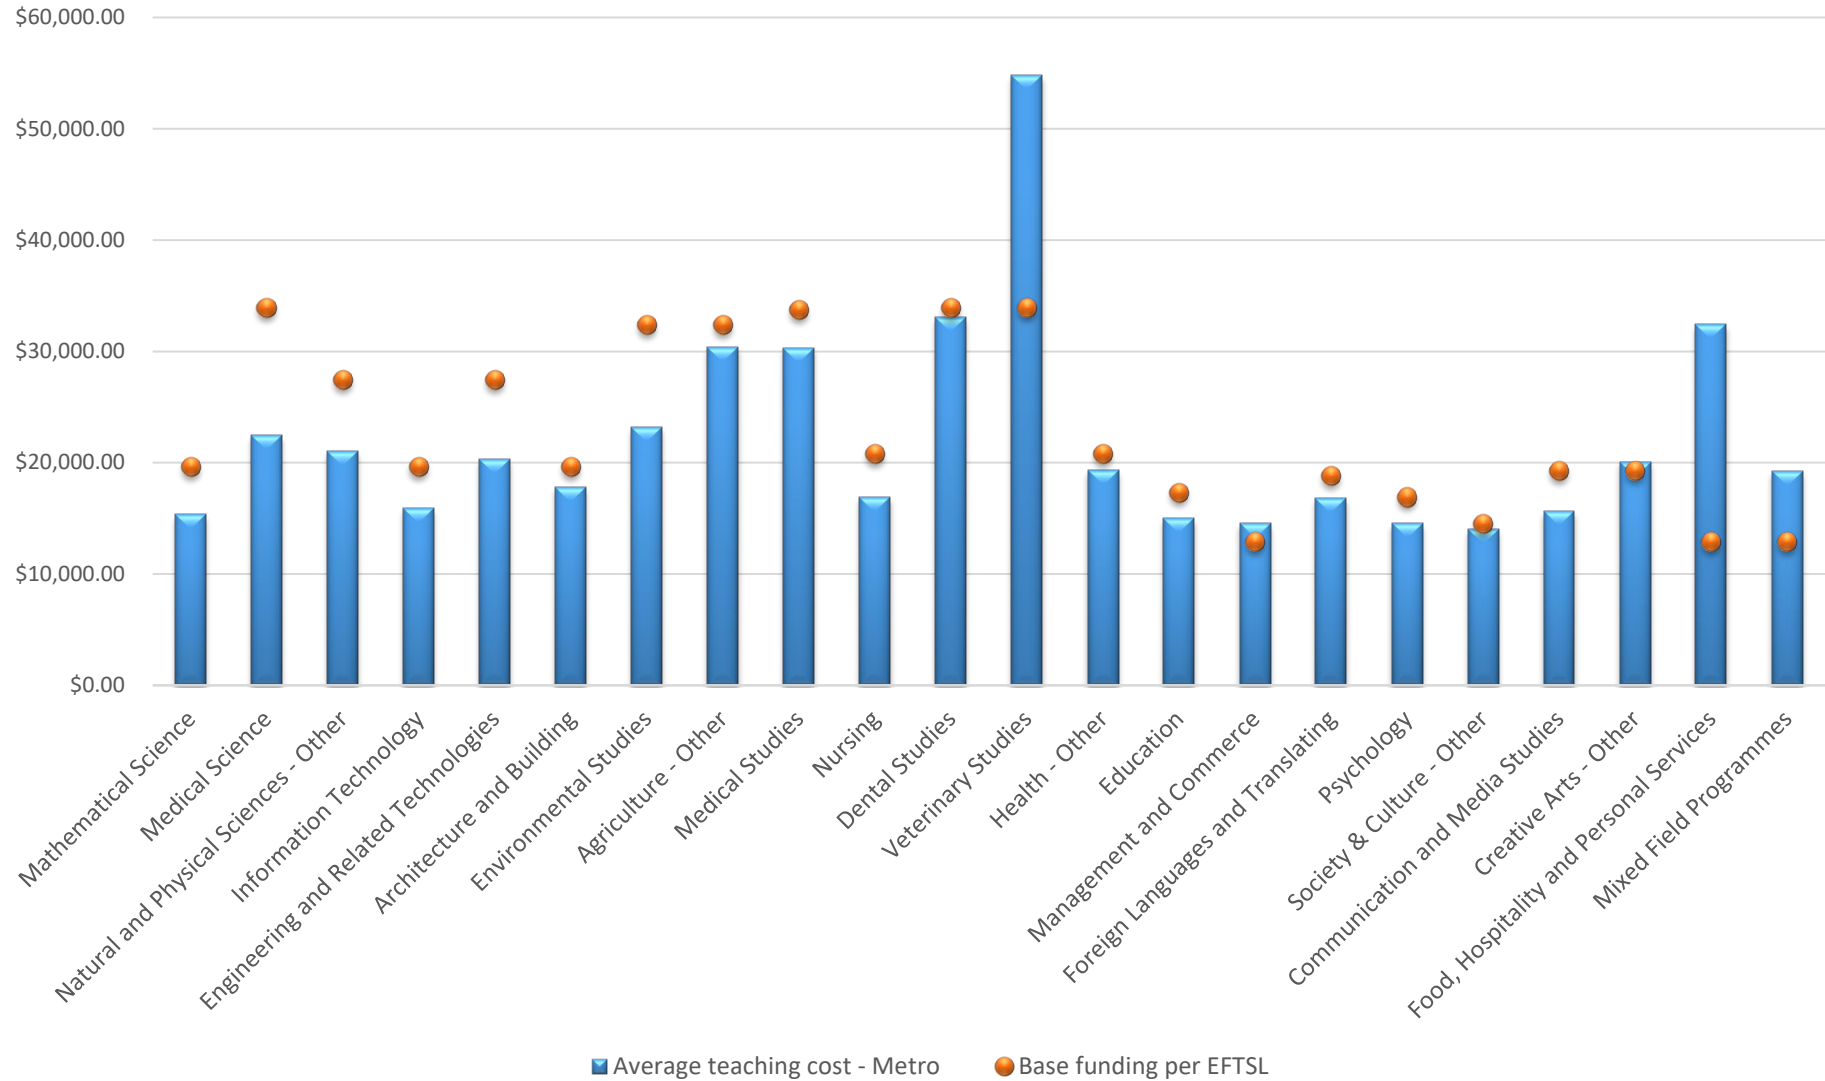

All universities - Teaching Cost (Bachelor Degree) vs Base Funding (2018)

Metro - Teaching Cost (Bachelor Degree) vs Base Funding (2018)

Regional - Teaching Cost (Bachelor Degree) vs Base Funding (2018)

NSW - Teaching Cost (Bachelor Degree) vs Base Funding (2018)

VIC - Teaching Cost (Bachelor Degree) vs Base Spending (2018)

QLD - Teaching Cost (Bachelor Degree) vs Base Funding (2018)

Less than 15,000 Domestic Bachelor Students - Teaching Cost (Bachelor Degree) vs Base Funding (2018)

15,000 to 25,000 Domestic Bachelor Students - Teaching Cost (Bachelor Degree) vs Base Funding (2018)

Greater than 25,000 Domestic Bachelor Students - Teaching Cost (Bachelor Degree) vs Base Funding (2018)