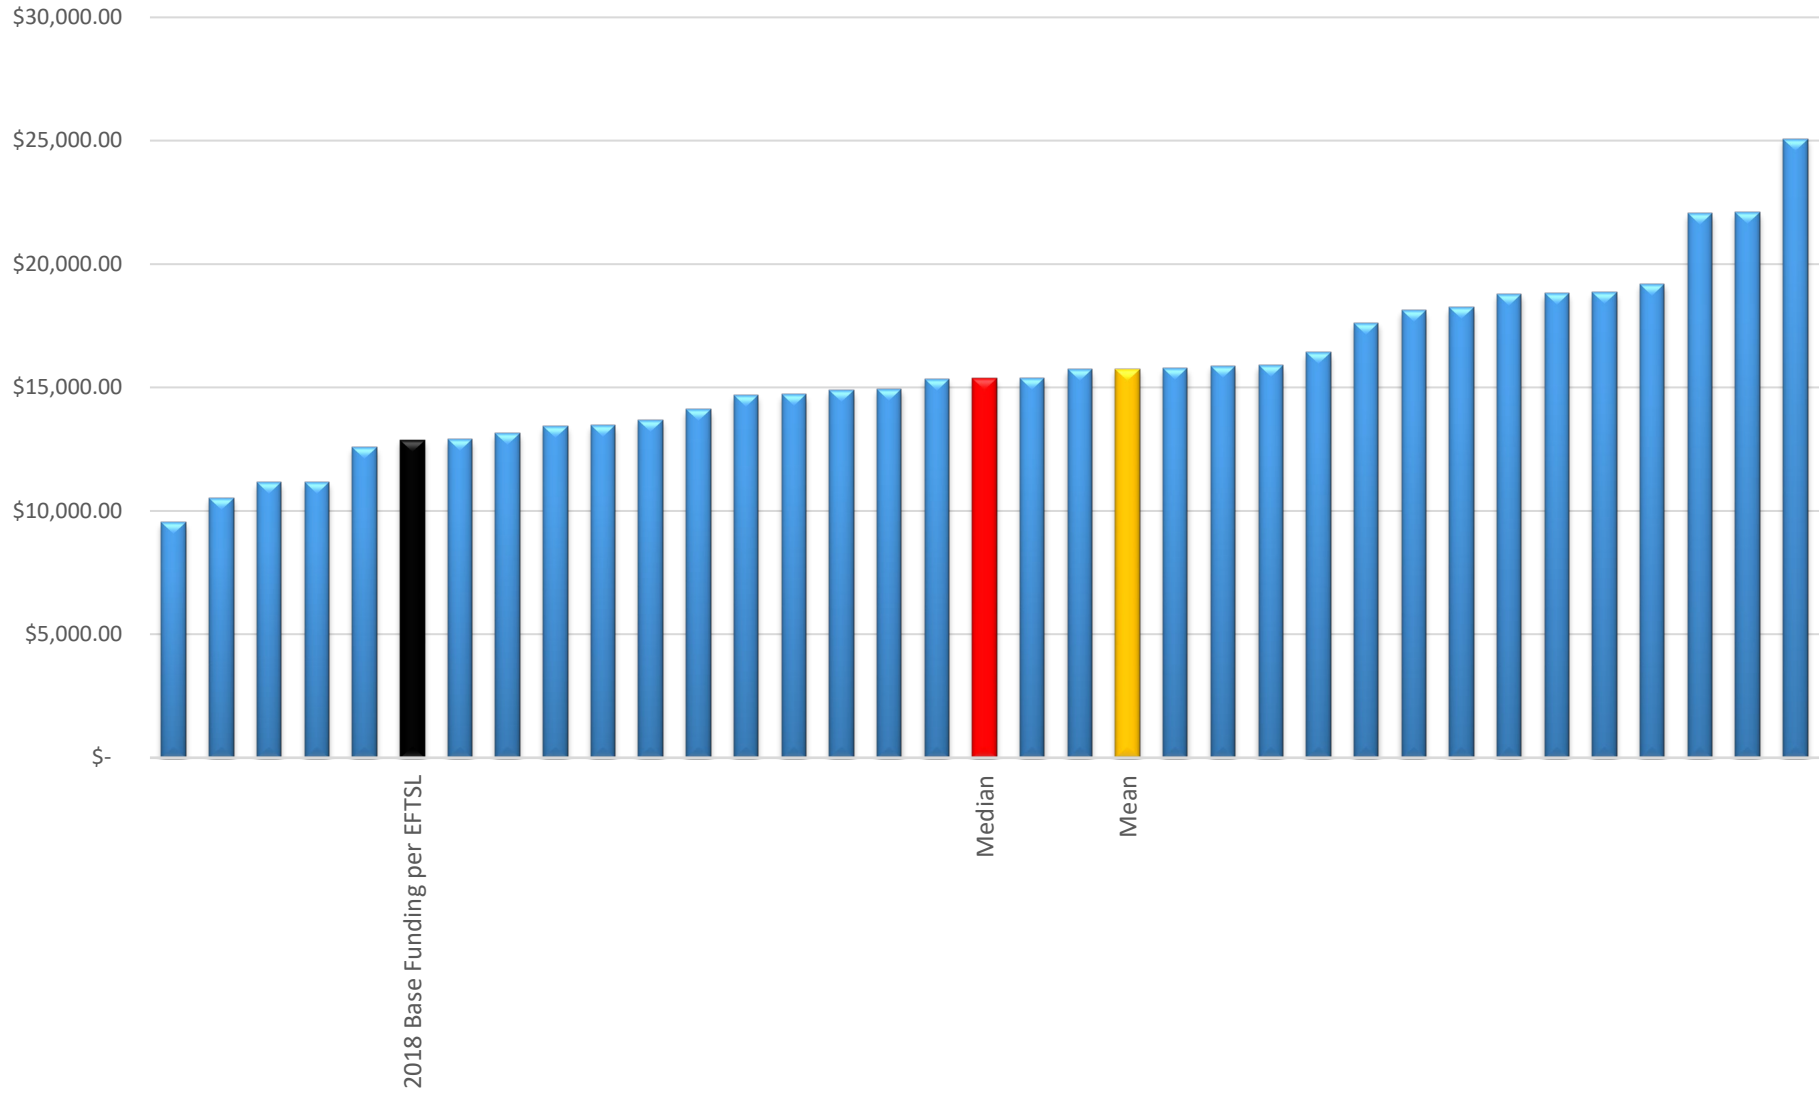

2018 Cost per EFTSL - Management and Commerce (Bachelor Degree)