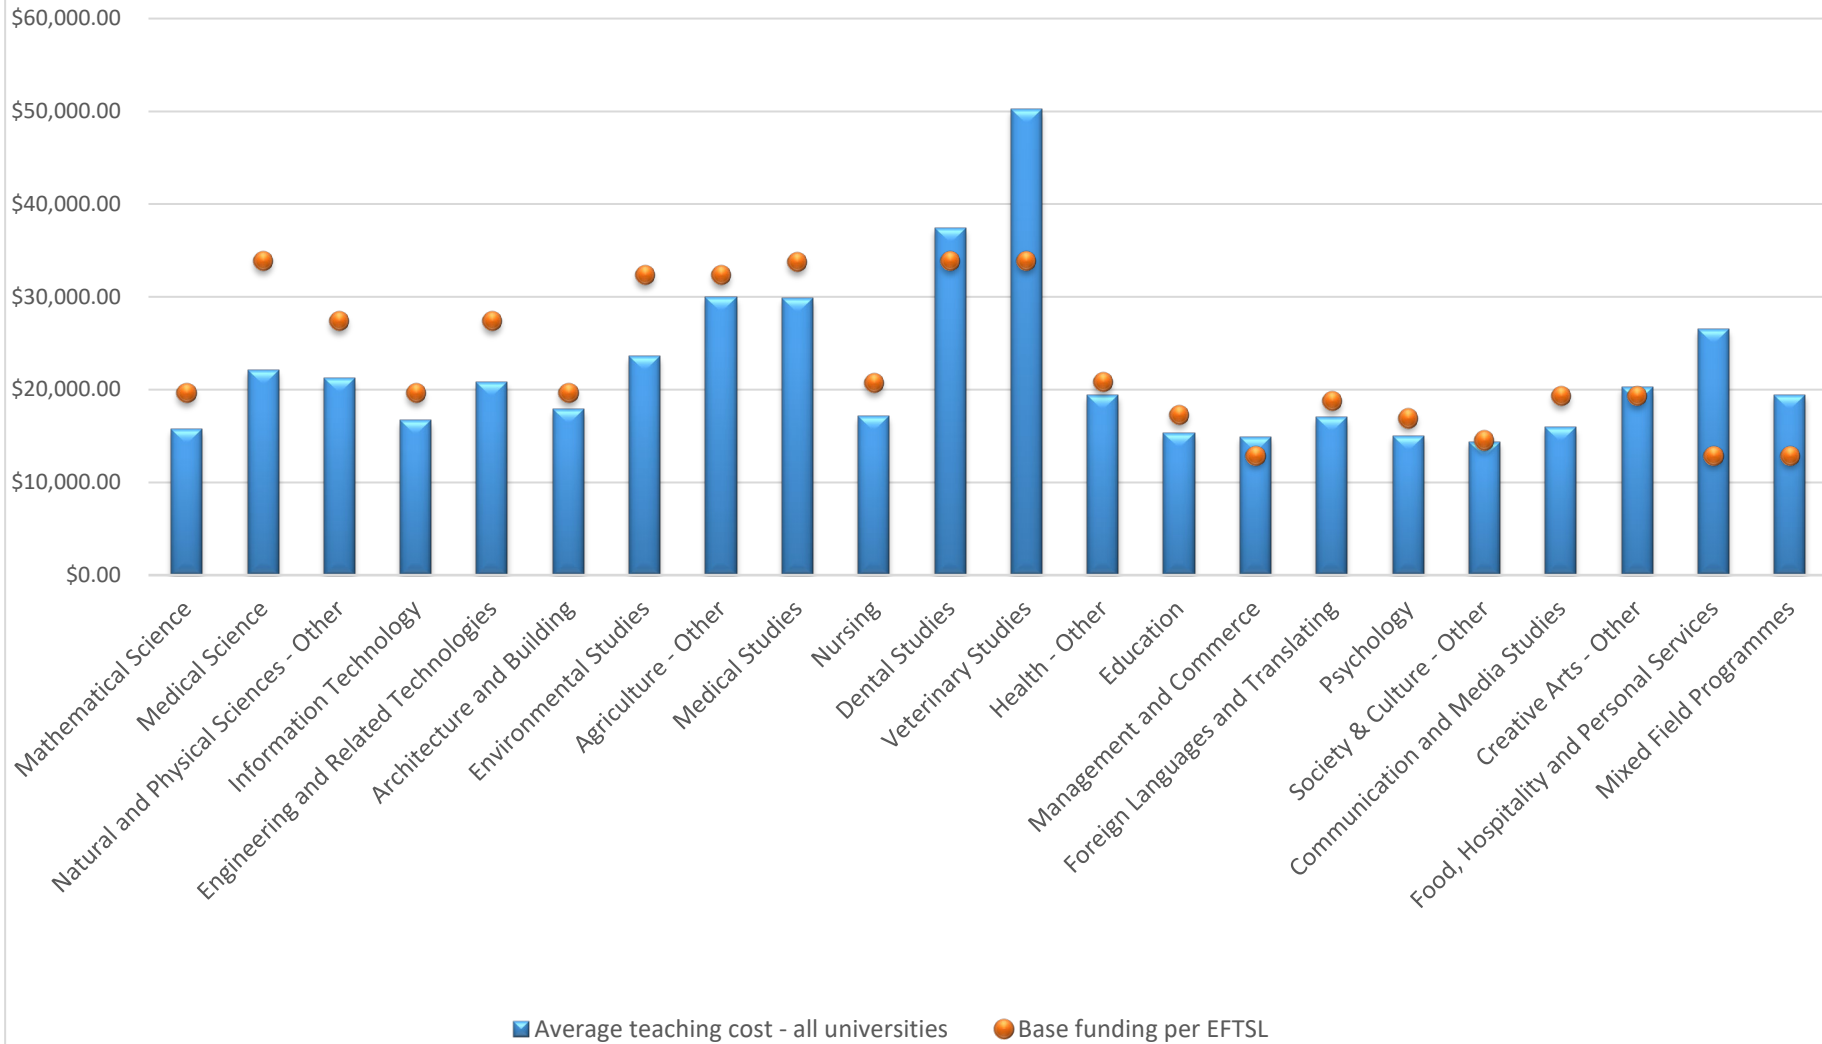

All universities - Teaching Cost (Bachelor Degree) vs Base Funding (2018)

Metro - Teaching Cost (Bachelor Degree) vs Base Funding (2018)

Regional - Teaching Cost (Bachelor Degree) vs Base Funding (2018)

NSW - Teaching Cost (Bachelor Degree) vs Base Funding (2018)

VIC - Teaching Cost (Bachelor Degree) vs Base Spending (2018)

QLD - Teaching Cost (Bachelor Degree) vs Base Funding (2018)

Less than 15,000 Domestic Bachelor Students - Teaching Cost (Bachelor Degree) vs Base Funding (2018)

15,000 to 25,000 Domestic Bachelor Students - Teaching Cost (Bachelor Degree) vs Base Funding (2018)

Greater than 25,000 Domestic Bachelor Students - Teaching Cost (Bachelor Degree) vs Base Funding (2018)