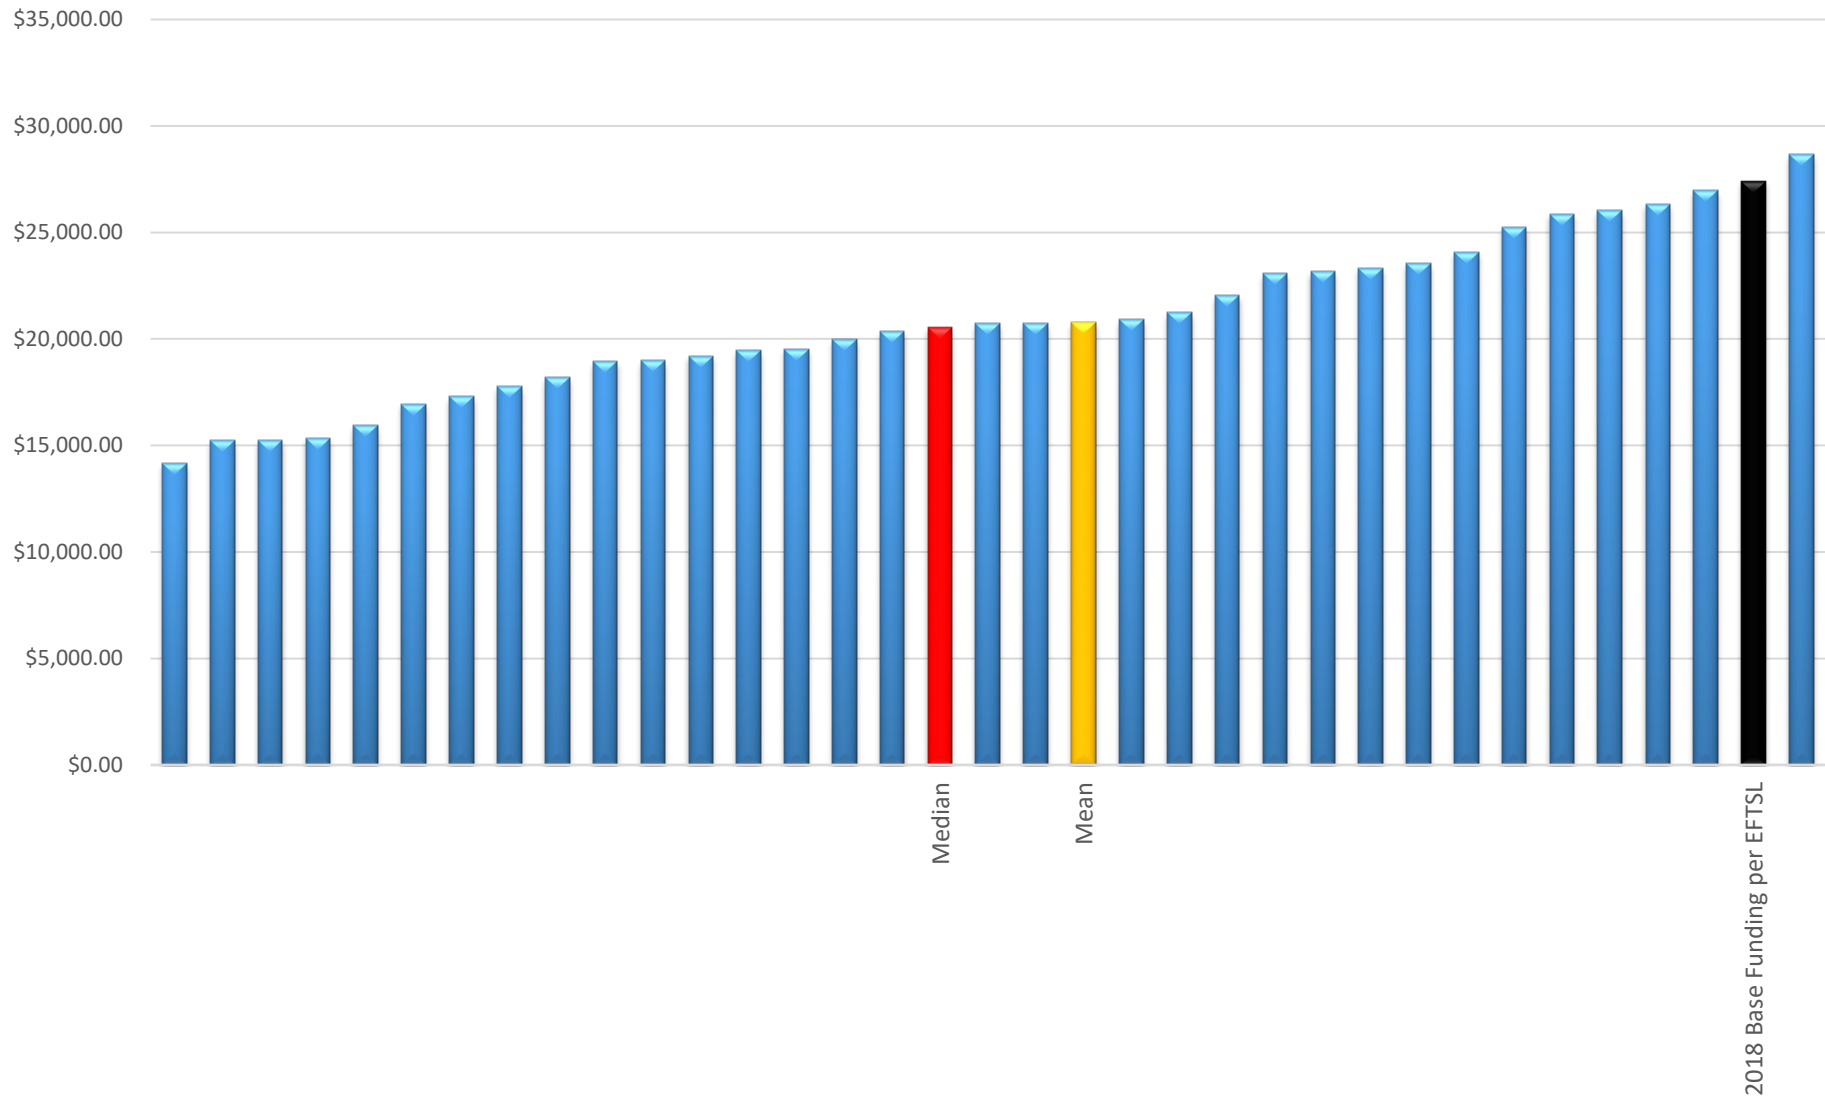

15,000 to 25,000 Domestic Bachelor Students - Teaching Cost (Bachelor Degree) vs Base Funding (2018)

Greater than 25,000 Domestic Bachelor Students - Teaching Cost (Bachelor Degree) vs Base Funding (2018)

2018 Cost per EFTSL - Mathematical Science (Bachelor Degree)

2018 Cost per EFTSL - Medical Science (Bachelor Degree)

2018 Cost per EFTSL - Natural and Physical Sciences - Other (Bachelor Degree)

2018 Cost per EFTSL - Information Technology (Bachelor Degree)