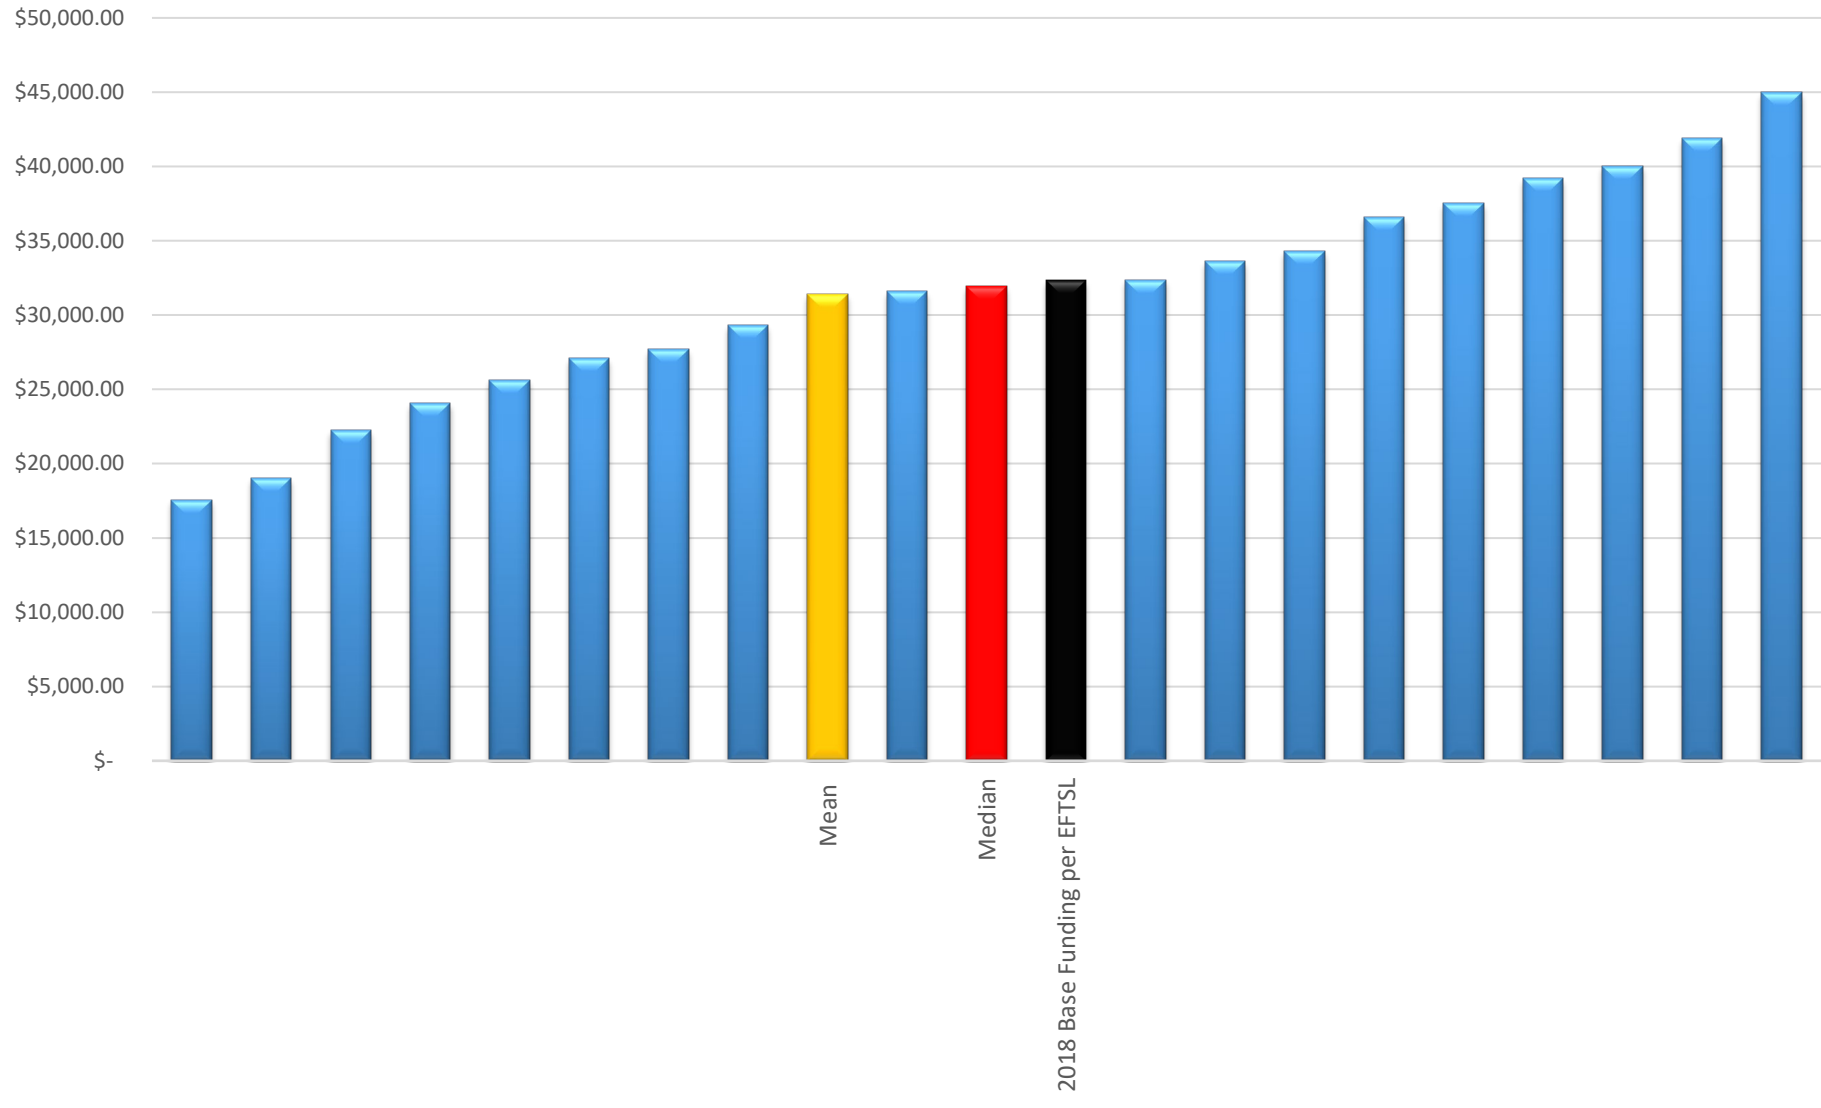

2018 Cost per EFTSL - Agriculture and Related Sciences - Other (Bachelor Degree)