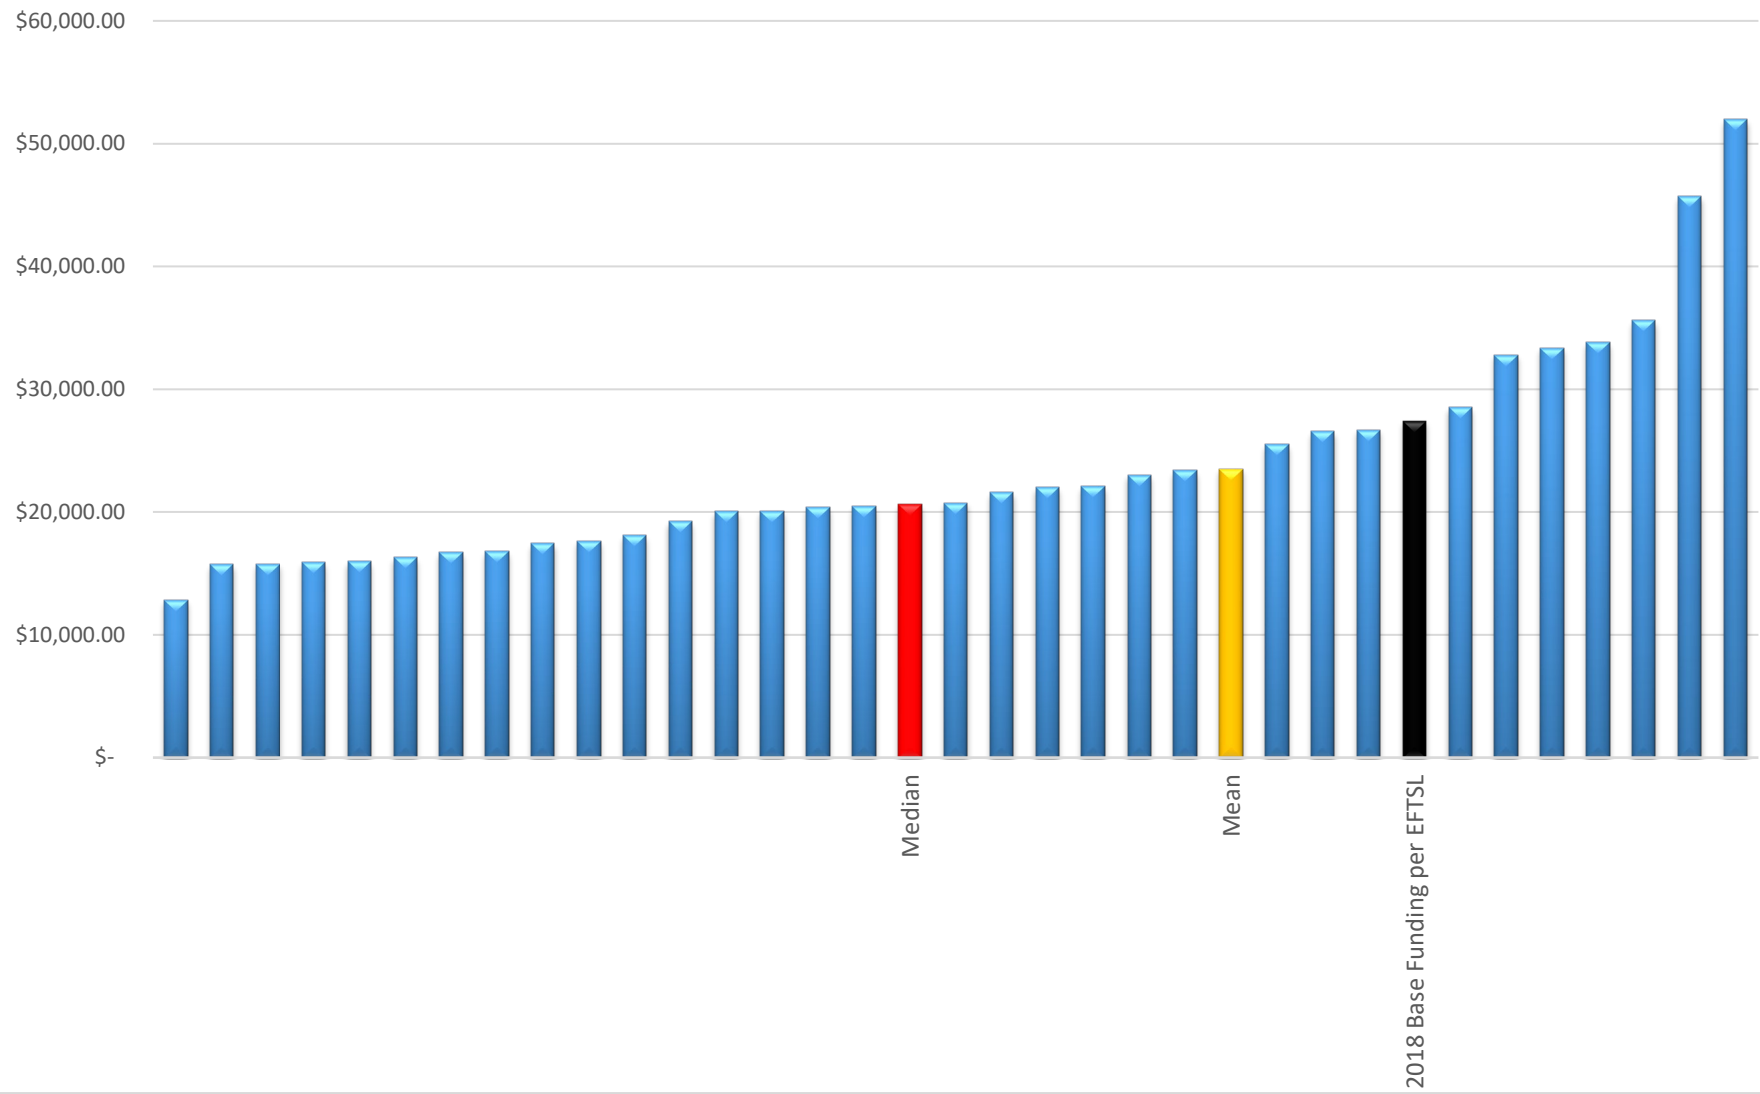

15,000 to 25,000 Domestic Bachelor Students - Teaching Cost (Bachelor Degree) vs Base Funding (2018)

Greater than 25,000 Domestic Bachelor Students - Teaching Cost (Bachelor Degree) vs Base Funding (2018)

2018 Cost per EFTSL - Mathematical Science (Bachelor Degree)

2018 Cost per EFTSL - Medical Science (Bachelor Degree)

2018 Cost per EFTSL - Natural and Physical Sciences - Other (Bachelor Degree)

2018 Cost per EFTSL - Information Technology (Bachelor Degree)

2018 Cost per EFTSL- Engineering and Related Technologies (Bachelor Degree)

2018 Cost per EFTSL - Architecture and Building (Bachelor Degree)

2018 Cost per EFTSL - Environmental Studies (Bachelor Degree)