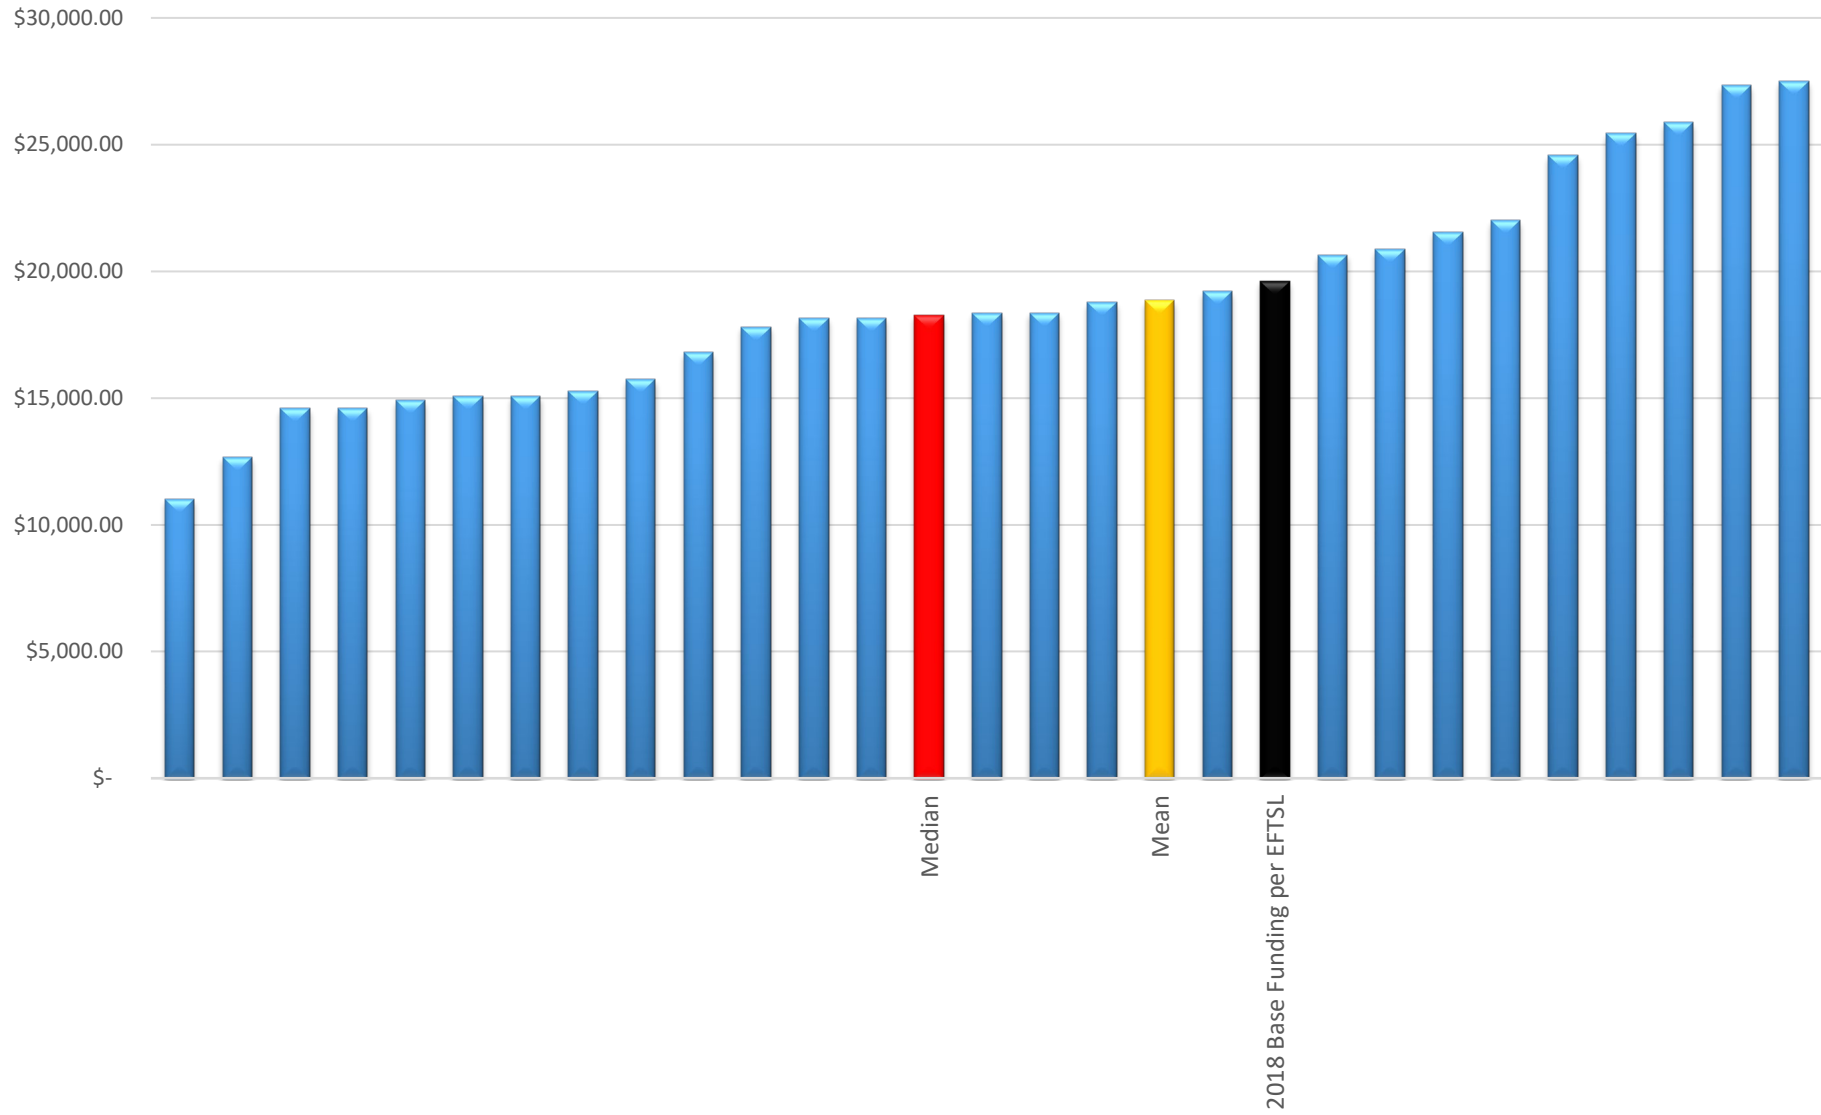

15,000 to 25,000 Domestic Bachelor Students - Teaching Cost (Bachelor Degree) vs Base Funding (2018)

Greater than 25,000 Domestic Bachelor Students - Teaching Cost (Bachelor Degree) vs Base Funding (2018)

2018 Cost per EFTSL - Mathematical Science (Bachelor Degree)

2018 Cost per EFTSL - Medical Science (Bachelor Degree)

2018 Cost per EFTSL - Natural and Physical Sciences - Other (Bachelor Degree)

2018 Cost per EFTSL - Information Technology (Bachelor Degree)

2018 Cost per EFTSL- Engineering and Related Technologies (Bachelor Degree)

2018 Cost per EFTSL - Architecture and Building (Bachelor Degree)

2018 Cost per EFTSL - Environmental Studies (Bachelor Degree)