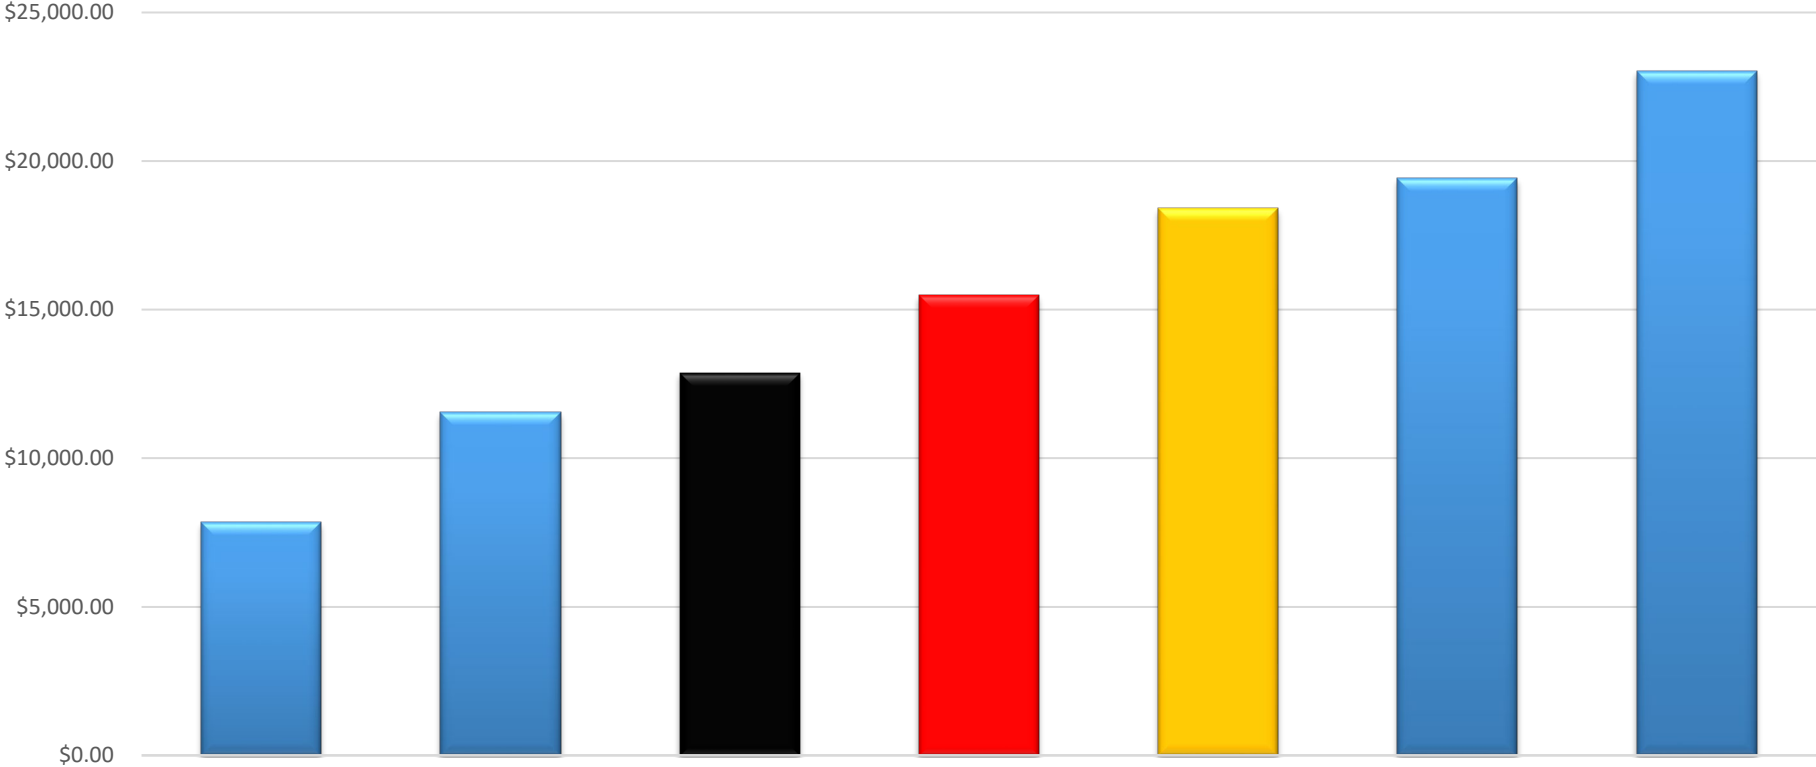

2018 Cost per EFTSL - Communication and Media Studies (Bachelor Degree)

2018 Cost per EFTSL - Creative Arts - Other (Bachelor Degree)

2018 Cost per EFTSL - Food and Hospitality (Bachelor Degree)

2018 Cost per EFTSL - Mixed Field Programmes (Bachelor Degree)