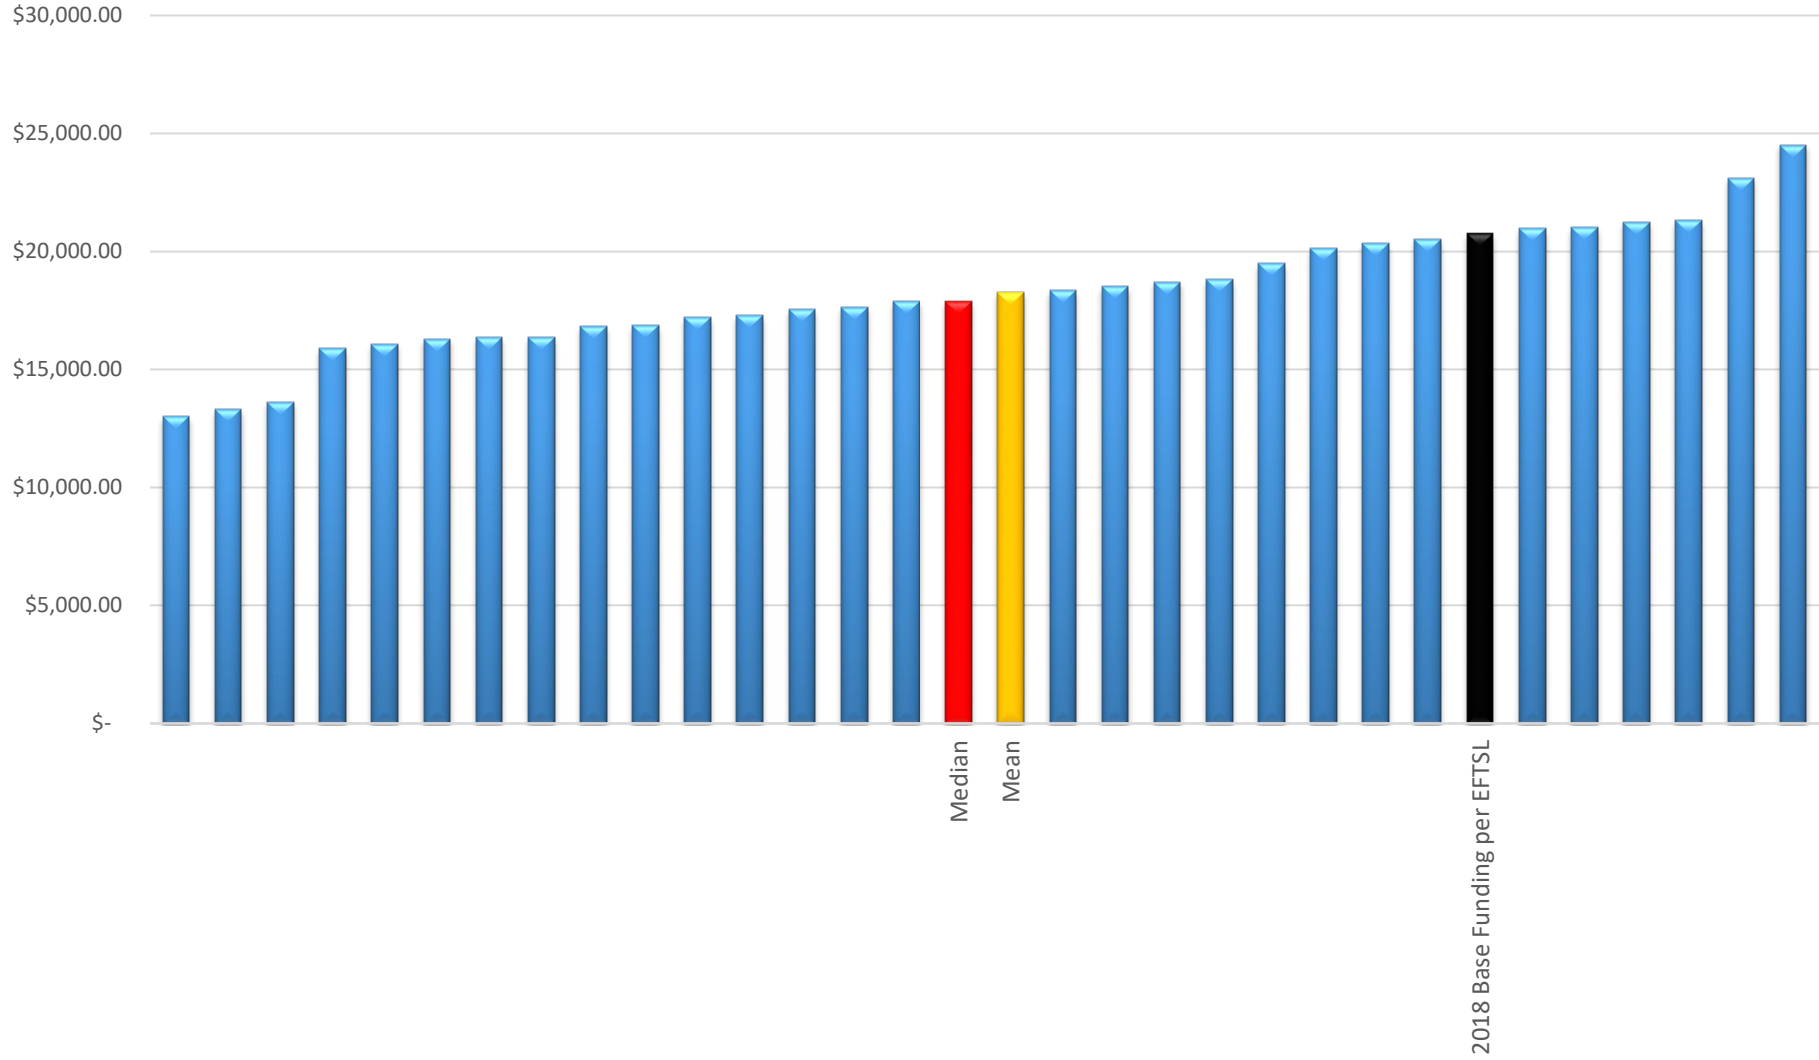

2018 Cost per EFTSL- Engineering and Related Technologies (Bachelor Degree)

2018 Cost per EFTSL - Architecture and Building (Bachelor Degree)

2018 Cost per EFTSL - Environmental Studies (Bachelor Degree)

Median

Mean

2018 Base Funding per EFTSL

2018 Cost per EFTSL - Agriculture and Related Sciences - Other (Bachelor Degree)

2018 Cost per EFTSL - Medical Studies (Bachelor Degree)

2018 Cost per EFTSL - Nursing (Bachelor Degree)

2018 Cost per EFTSL - Dental Studies (Bachelor Degree)

2018 Cost per EFTSL - Veterinary Studies (Bachelor Degree)

2018 Cost per EFTSL - Health - Other (Bachelor Degree)

2018 Cost per EFTSL - Education (Bachelor Degree)