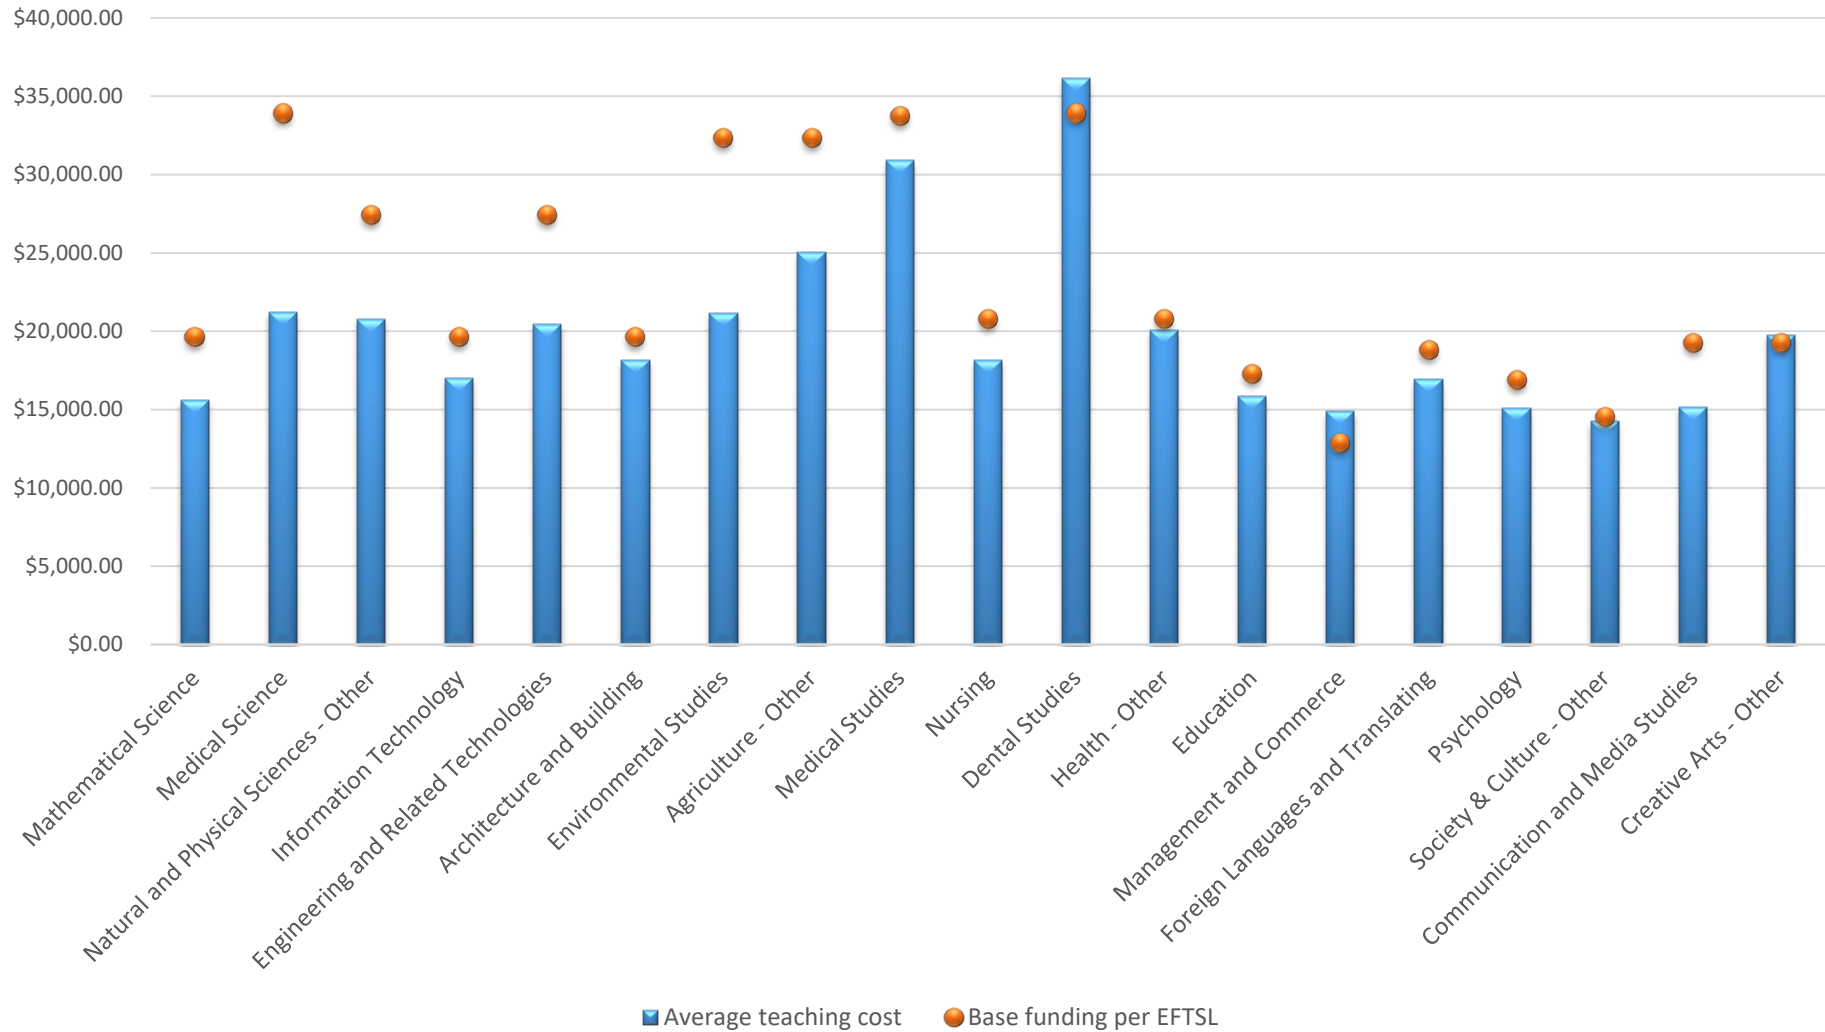

NSW - Teaching Cost (Bachelor Degree) vs Base Funding (2018)

VIC - Teaching Cost (Bachelor Degree) vs Base Spending (2018)

QLD - Teaching Cost (Bachelor Degree) vs Base Funding (2018)

Less than 15,000 Domestic Bachelor Students - Teaching Cost (Bachelor Degree) vs Base Funding (2018)

15,000 to 25,000 Domestic Bachelor Students - Teaching Cost (Bachelor Degree) vs Base Funding (2018)

Greater than 25,000 Domestic Bachelor Students - Teaching Cost (Bachelor Degree) vs Base Funding (2018)