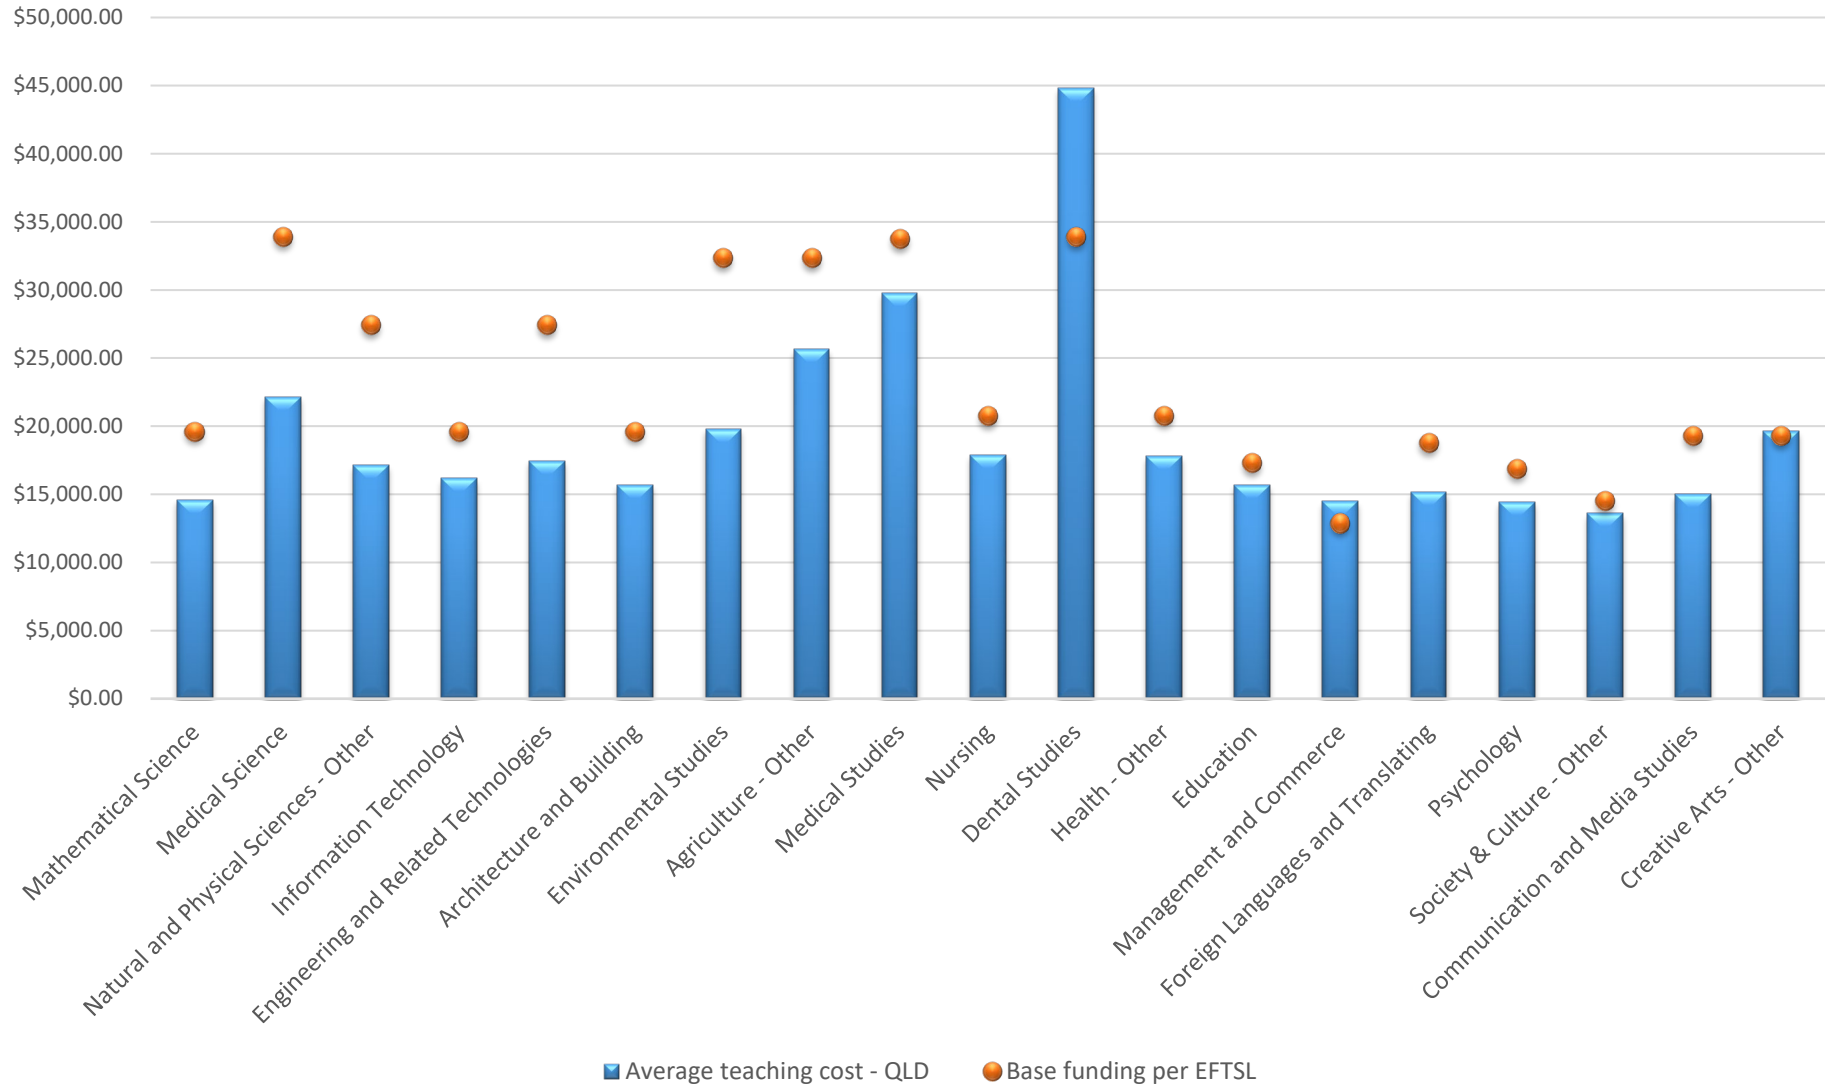

QLD - Teaching Cost (Bachelor Degree) vs Base Funding (2018)