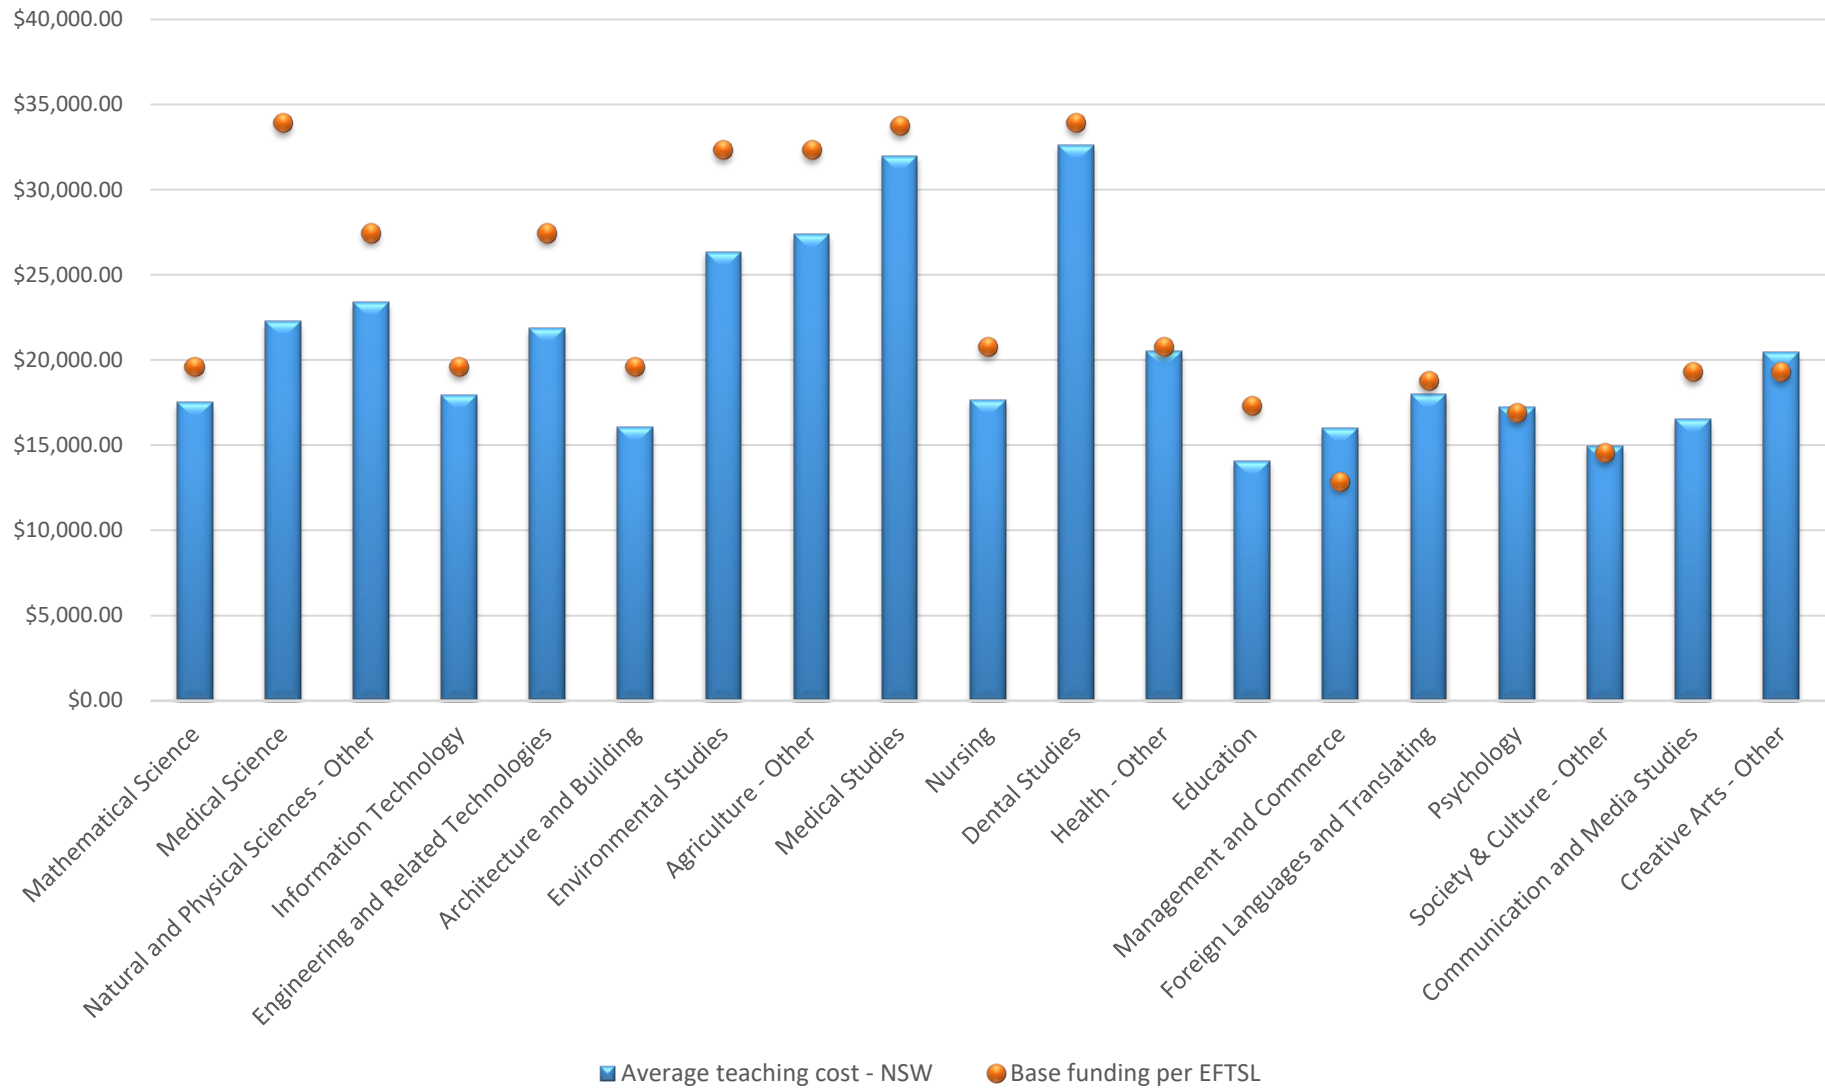

NSW - Teaching Cost (Bachelor Degree) vs Base Funding (2018)