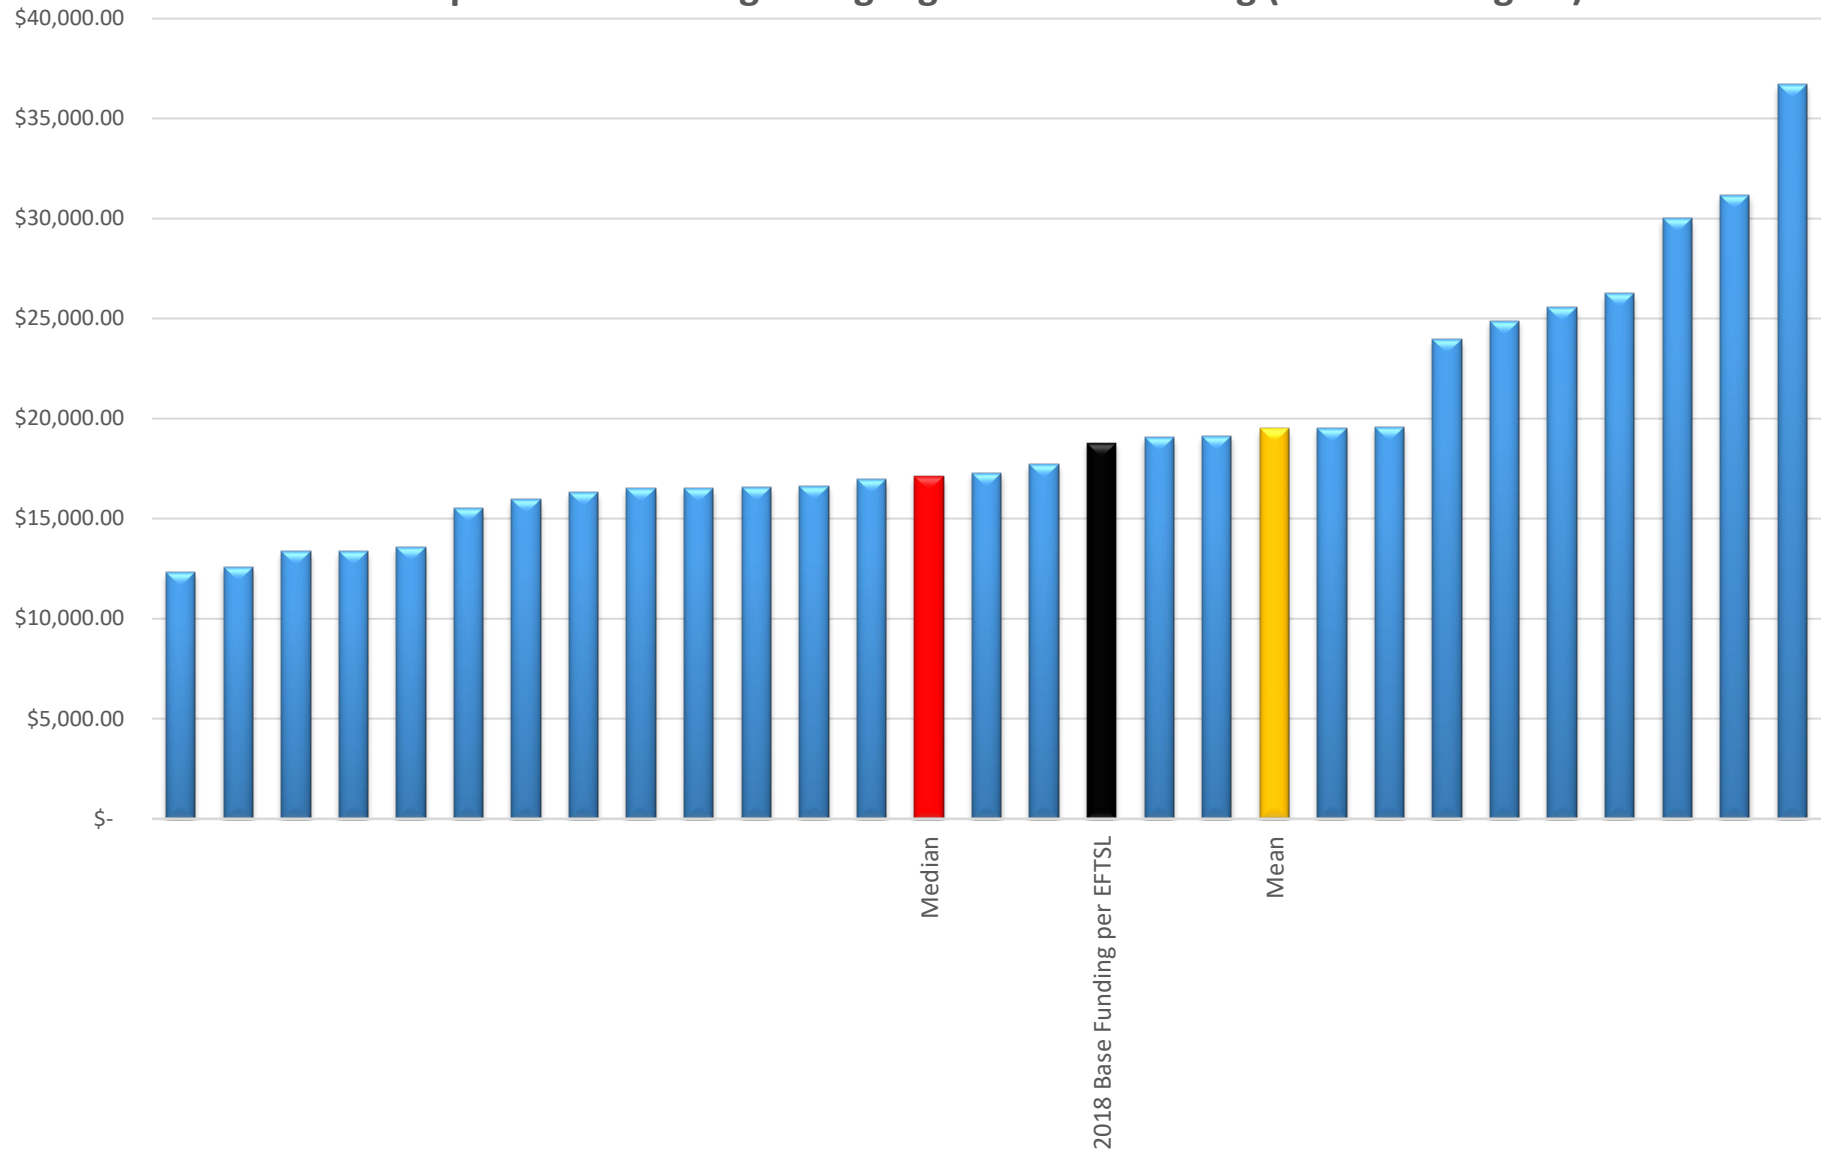

2018 Cost per EFTSL - Foreign Languages and Translating (Bachelor Degree)