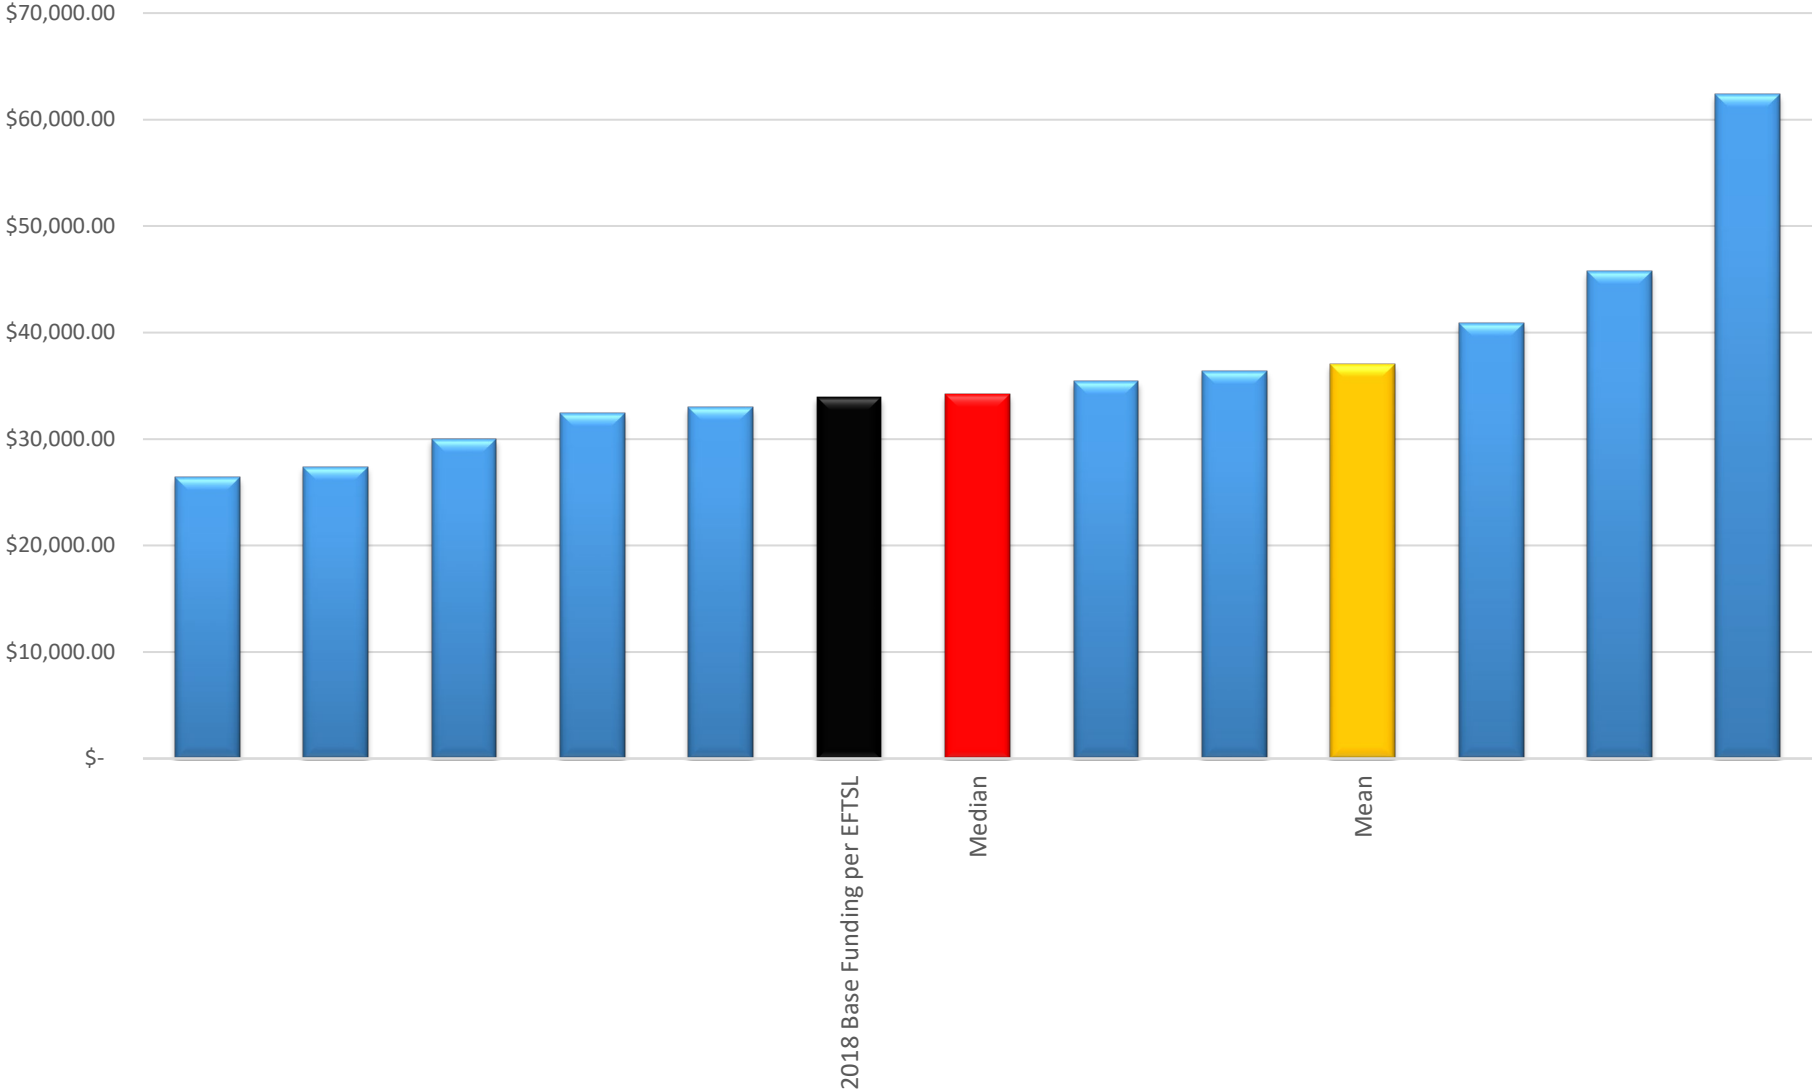

Median

Mean

2018 Base Funding per EFTSL

2018 Cost per EFTSL - Agriculture and Related Sciences - Other (Bachelor Degree)

2018 Cost per EFTSL - Medical Studies (Bachelor Degree)

2018 Cost per EFTSL - Nursing (Bachelor Degree)

2018 Cost per EFTSL - Dental Studies (Bachelor Degree)

2018 Cost per EFTSL - Veterinary Studies (Bachelor Degree)

2018 Cost per EFTSL - Health - Other (Bachelor Degree)

2018 Cost per EFTSL - Education (Bachelor Degree)