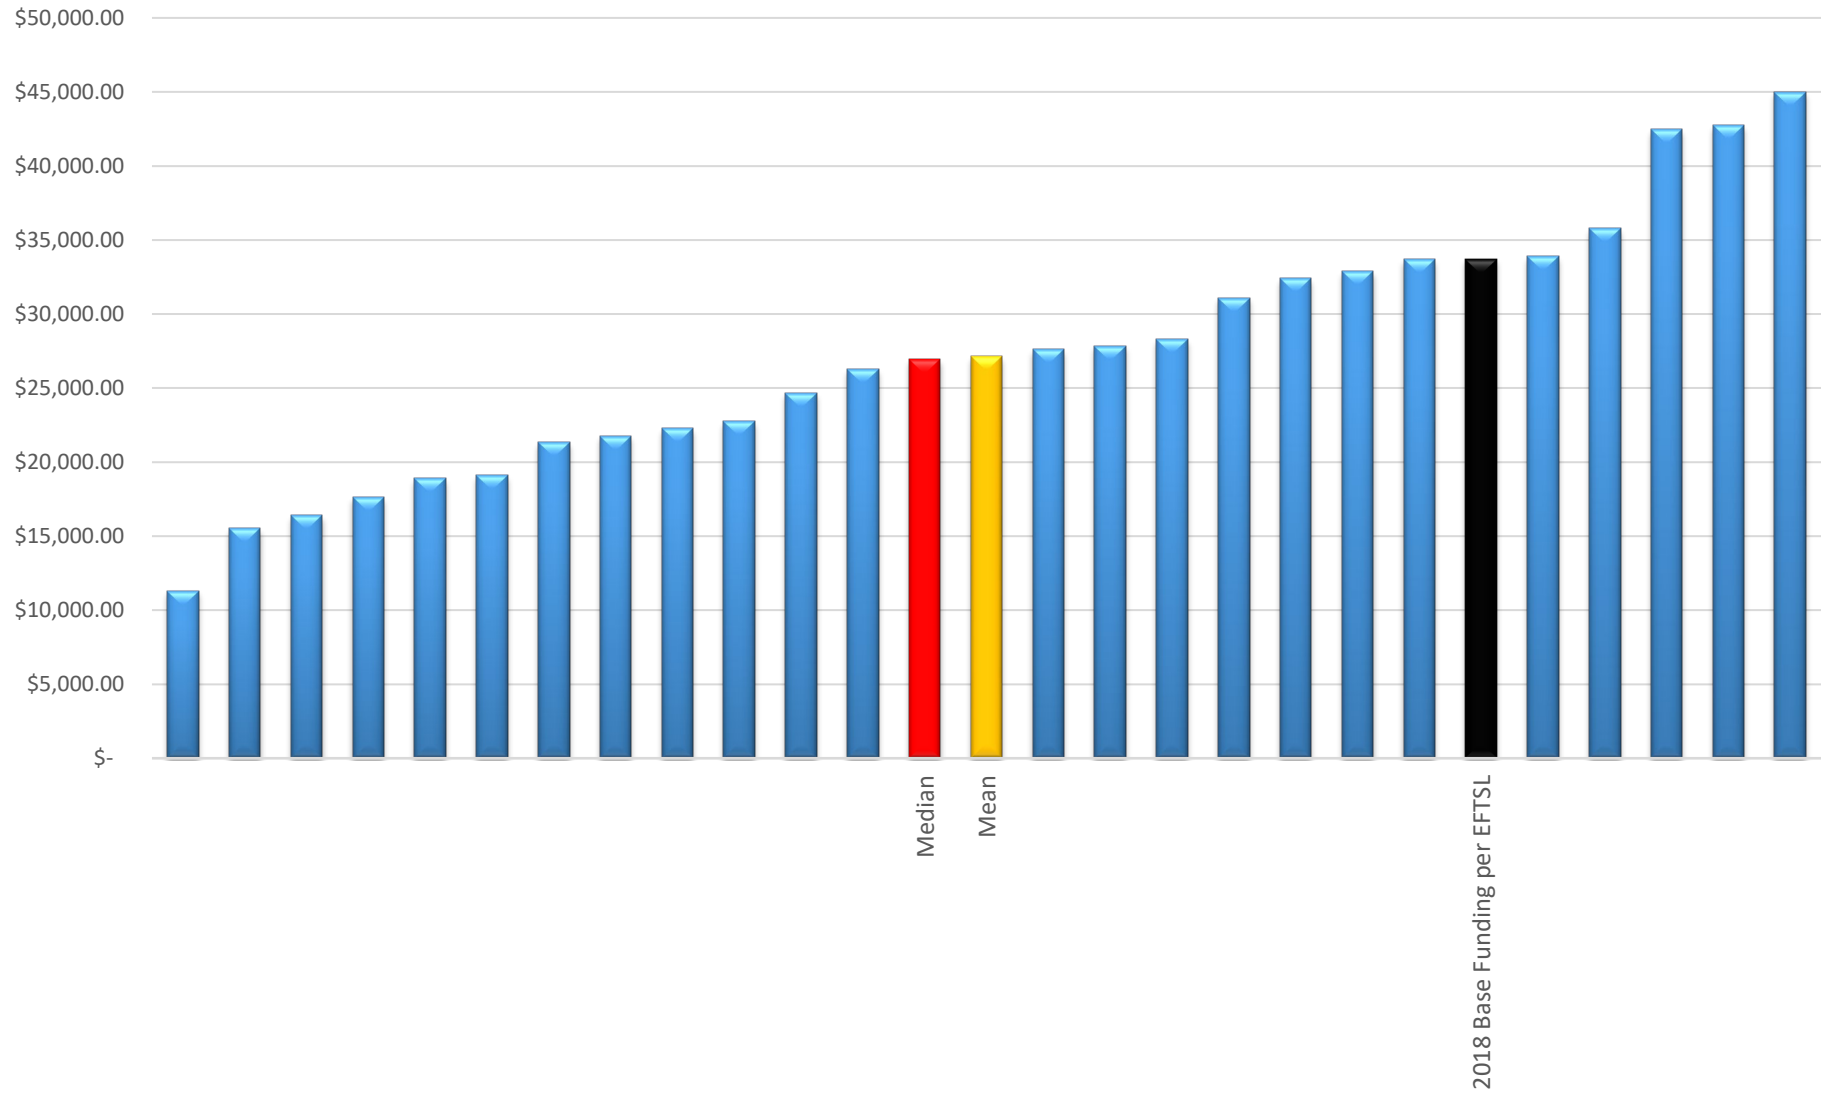

2018 Cost per EFTSL- Engineering and Related Technologies (Bachelor Degree)

2018 Cost per EFTSL - Architecture and Building (Bachelor Degree)

2018 Cost per EFTSL - Environmental Studies (Bachelor Degree)

Median

Mean

2018 Base Funding per EFTSL

2018 Cost per EFTSL - Agriculture and Related Sciences - Other (Bachelor Degree)

2018 Cost per EFTSL - Medical Studies (Bachelor Degree)

2018 Cost per EFTSL - Nursing (Bachelor Degree)

2018 Cost per EFTSL - Dental Studies (Bachelor Degree)

2018 Cost per EFTSL - Veterinary Studies (Bachelor Degree)

2018 Cost per EFTSL - Health - Other (Bachelor Degree)

2018 Cost per EFTSL - Education (Bachelor Degree)