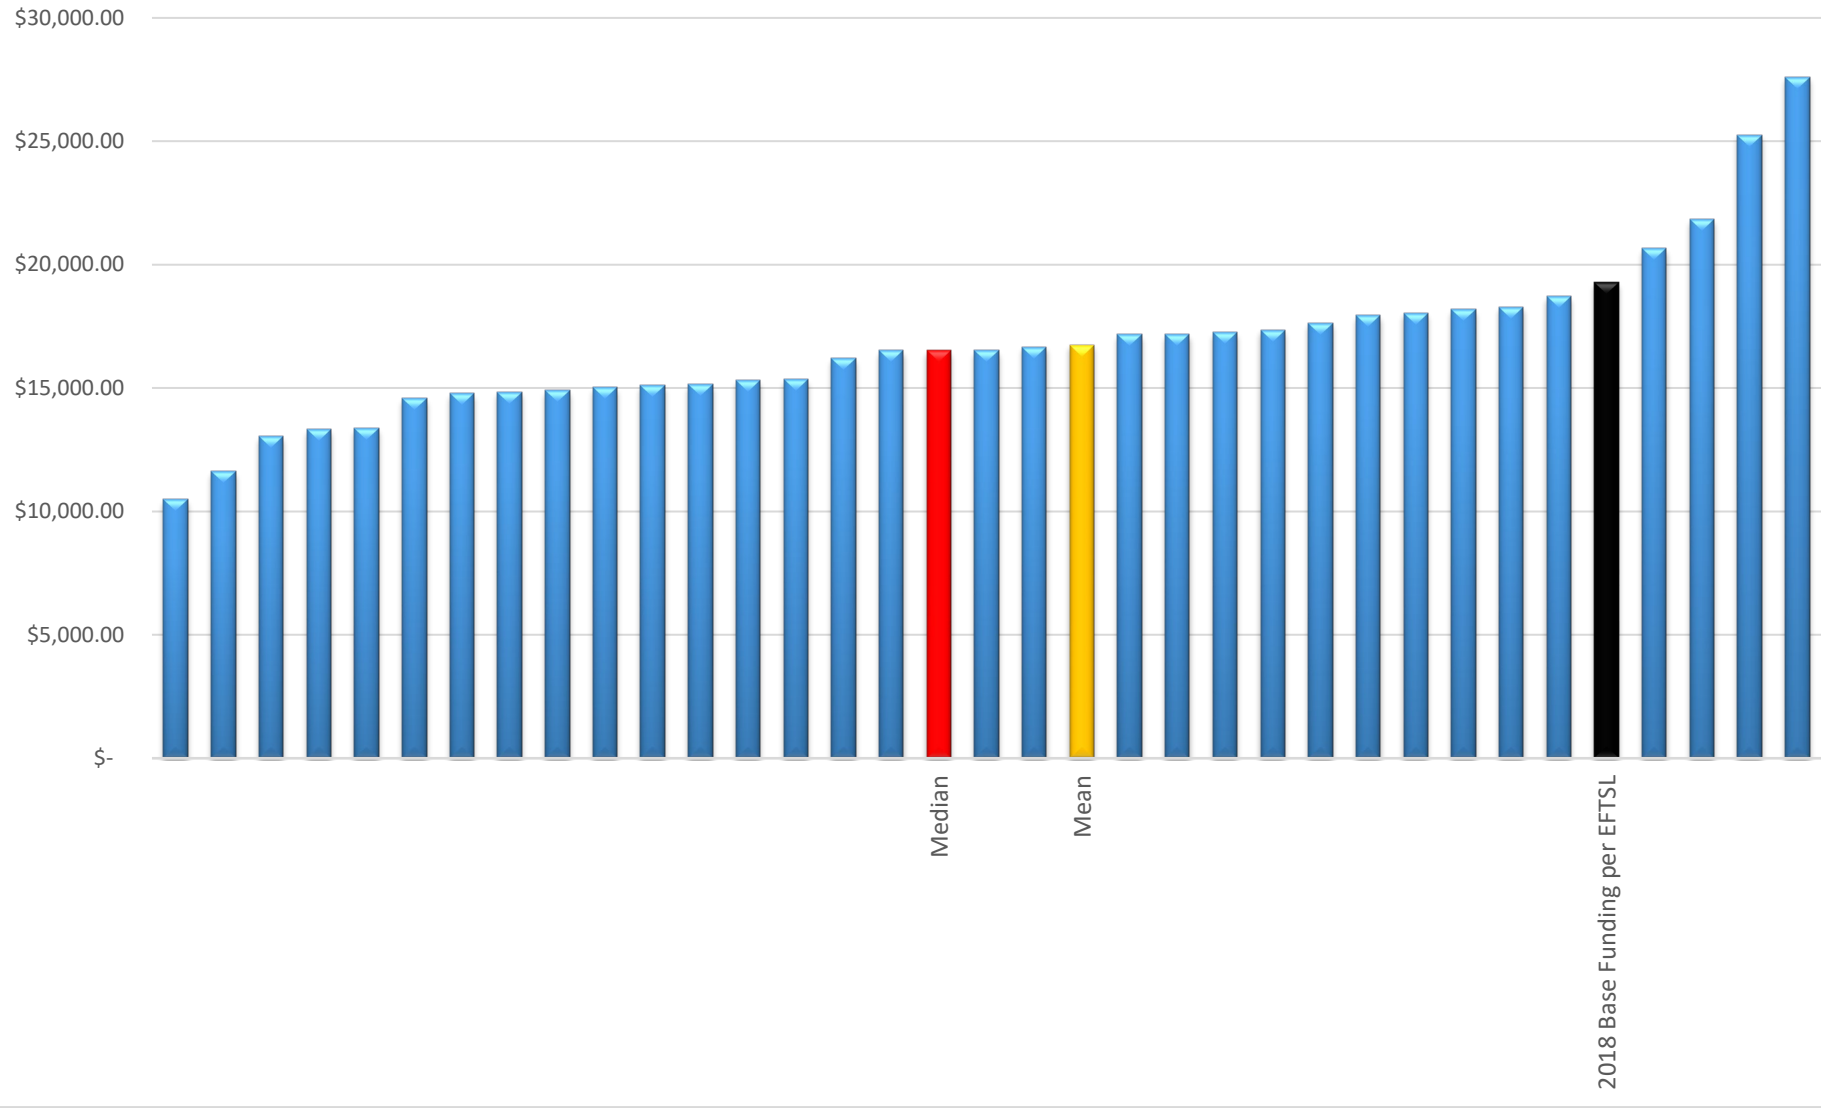

2018 Cost per EFTSL - Communication and Media Studies (Bachelor Degree)