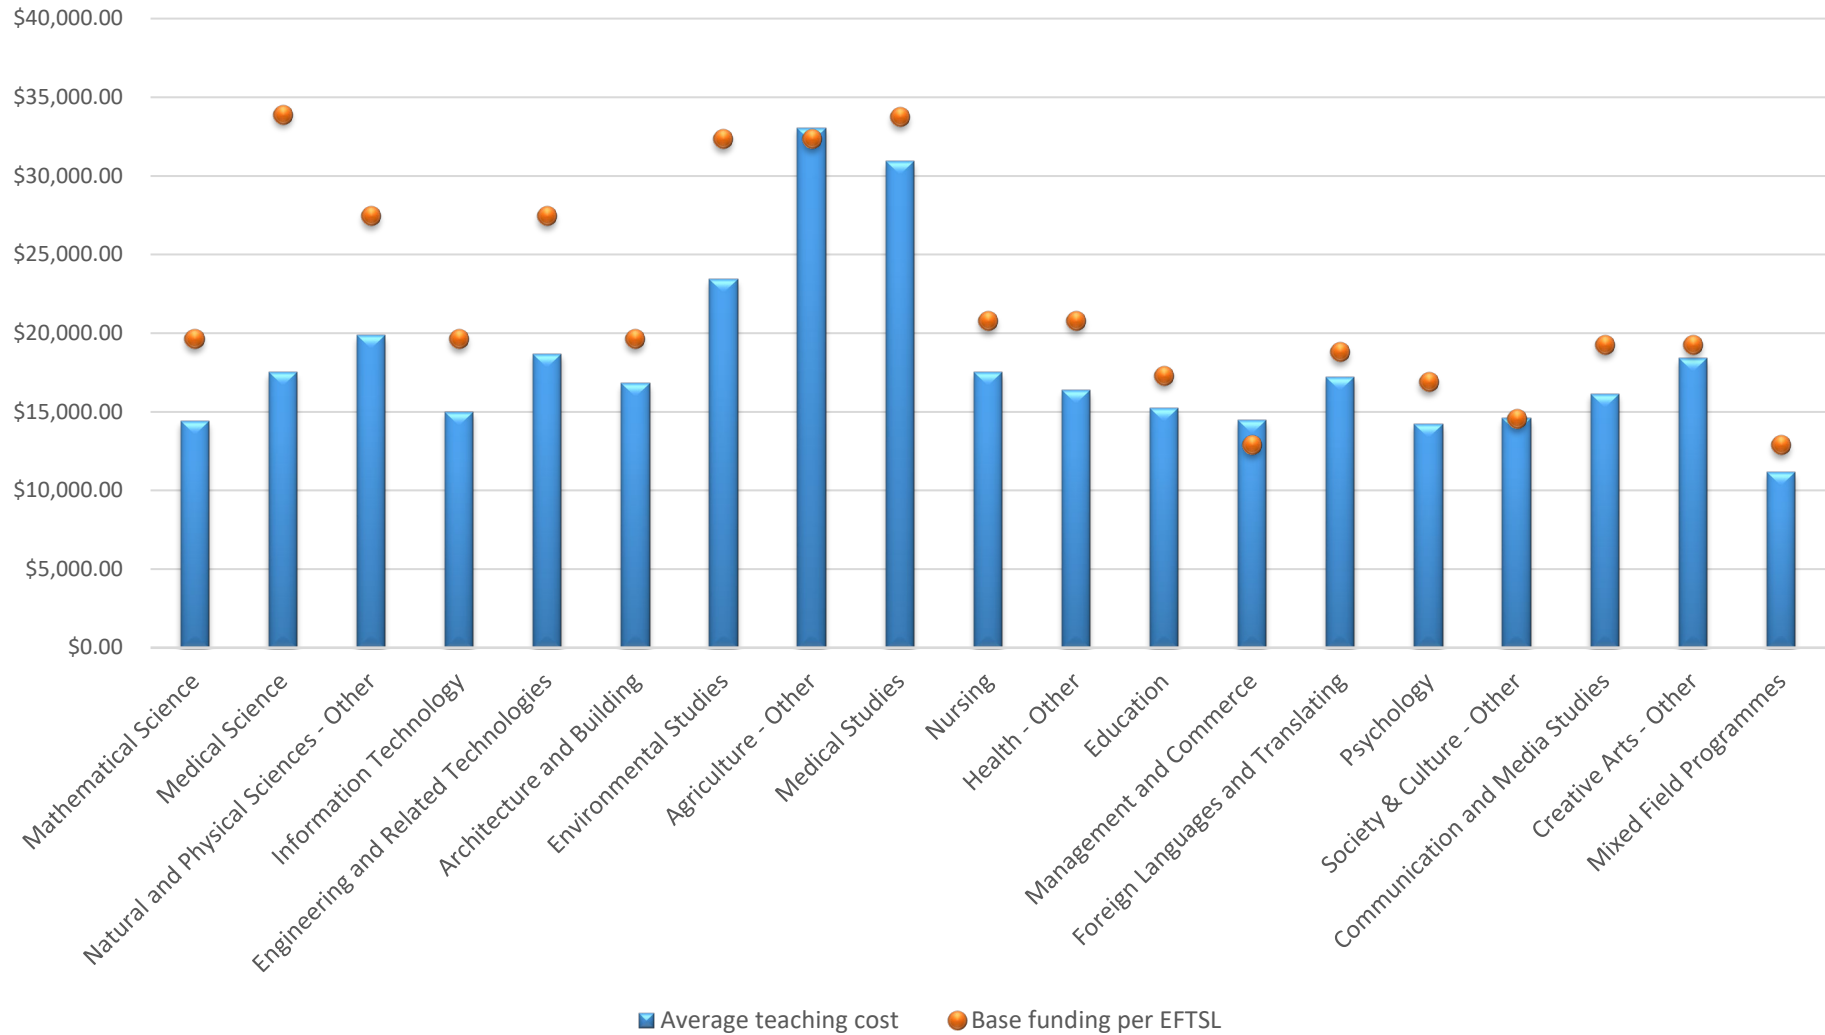

NSW - Teaching Cost (Bachelor Degree) vs Base Funding (2018)

VIC - Teaching Cost (Bachelor Degree) vs Base Spending (2018)

QLD - Teaching Cost (Bachelor Degree) vs Base Funding (2018)

Less than 15,000 Domestic Bachelor Students - Teaching Cost (Bachelor Degree) vs Base Funding (2018)

15,000 to 25,000 Domestic Bachelor Students - Teaching Cost (Bachelor Degree) vs Base Funding (2018)

Greater than 25,000 Domestic Bachelor Students - Teaching Cost (Bachelor Degree) vs Base Funding (2018)