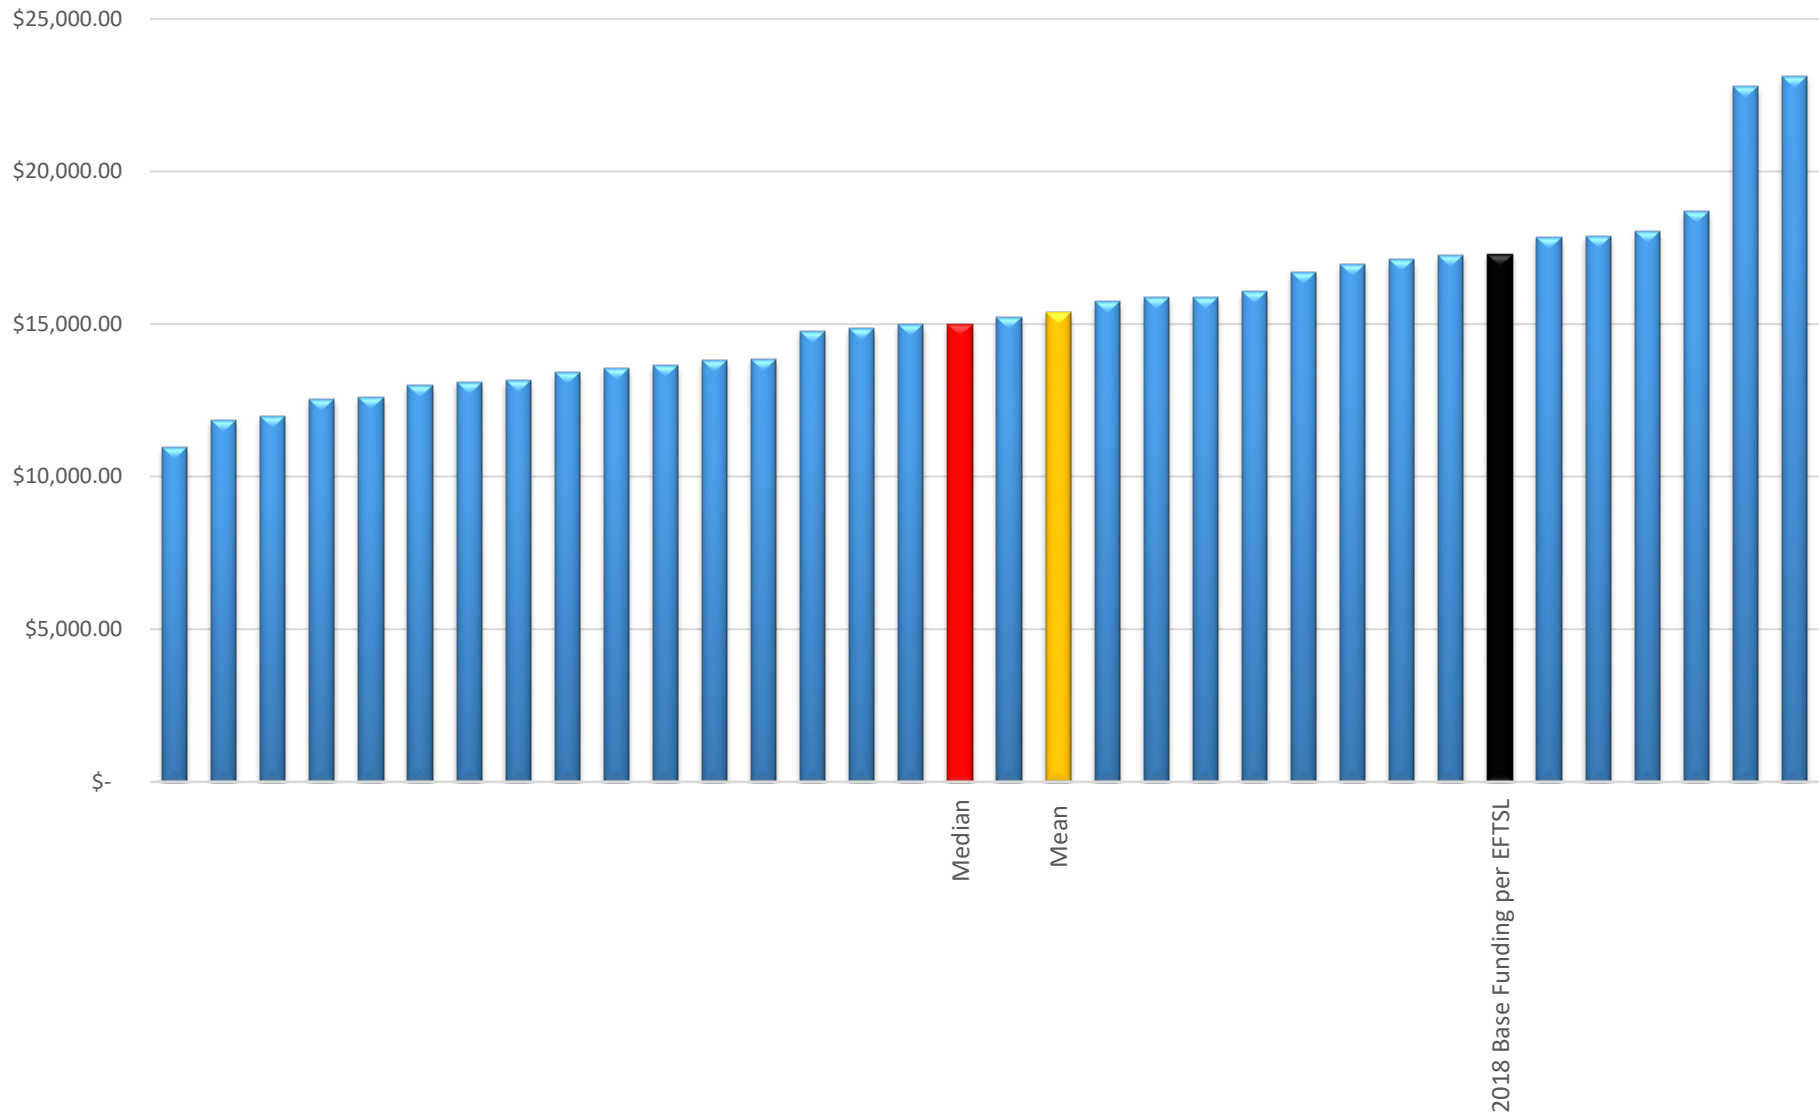

2018 Cost per EFTSL - Dental Studies (Bachelor Degree)

2018 Cost per EFTSL - Veterinary Studies (Bachelor Degree)

2018 Cost per EFTSL - Health - Other (Bachelor Degree)

2018 Cost per EFTSL - Education (Bachelor Degree)