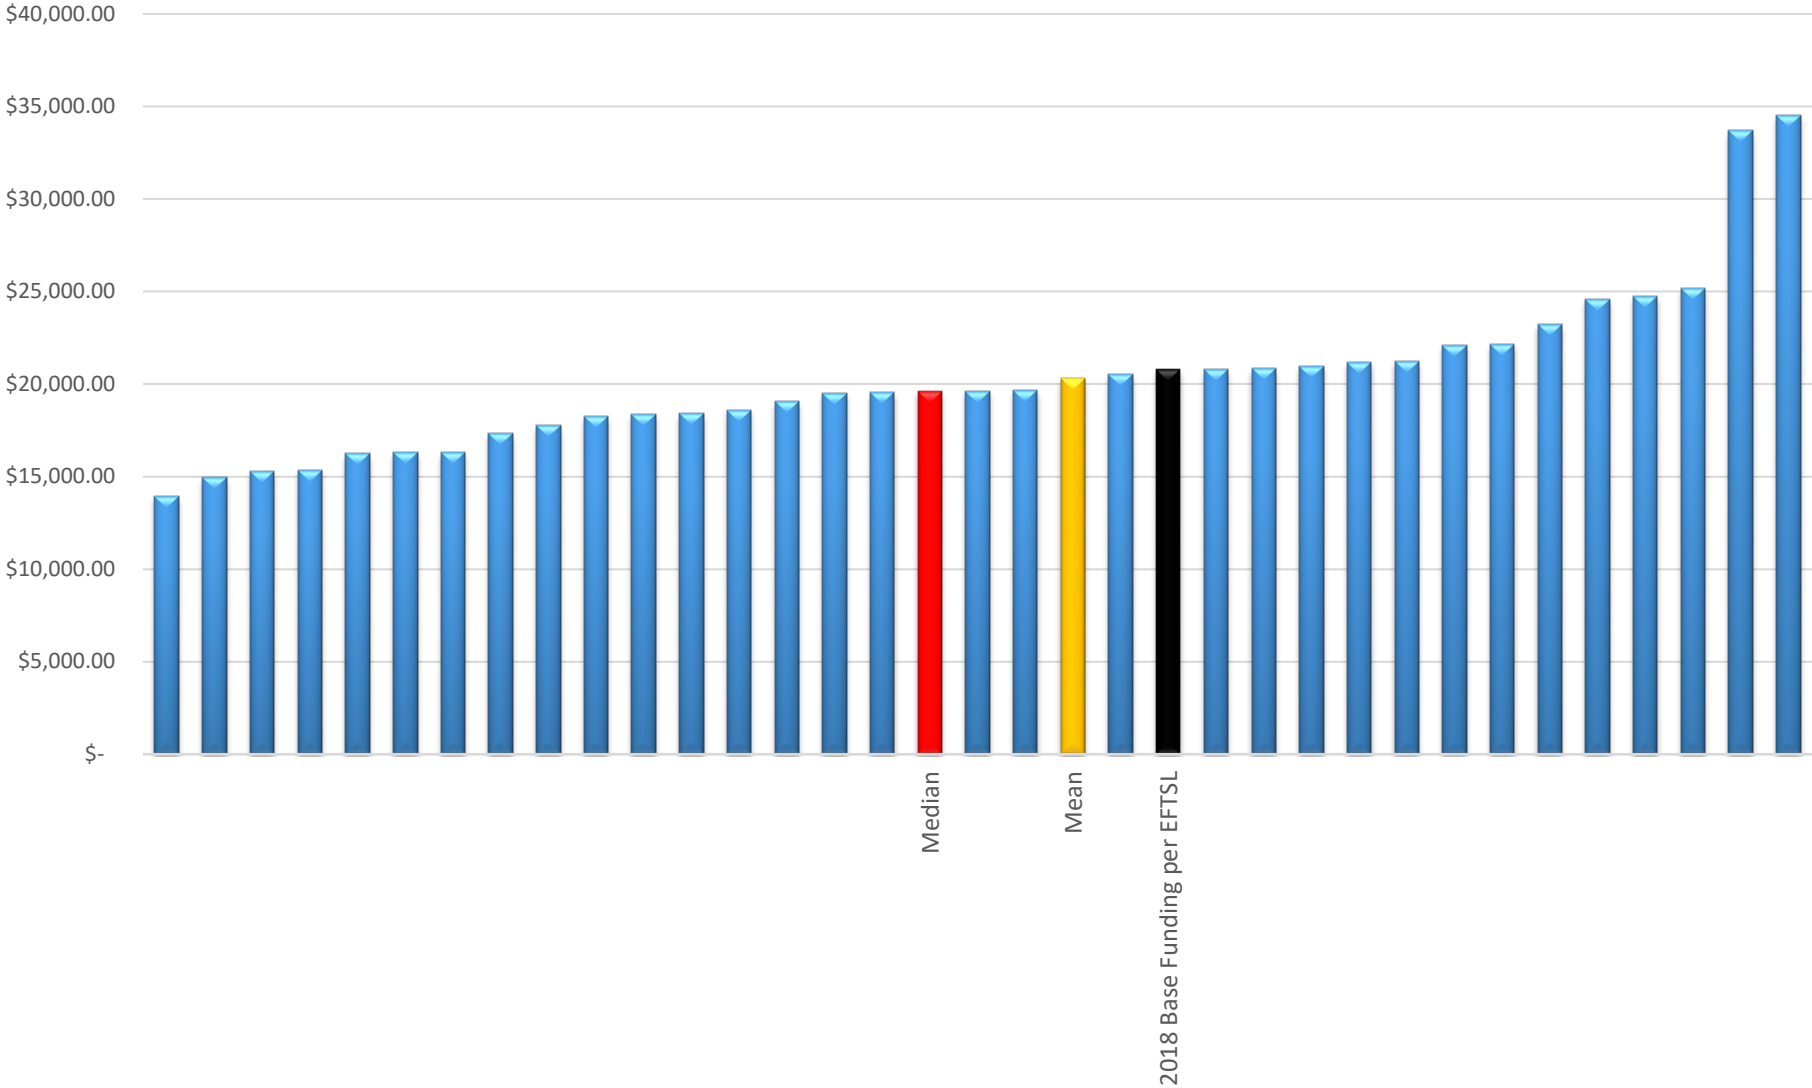

2018 Cost per EFTSL- Engineering and Related Technologies (Bachelor Degree)

2018 Cost per EFTSL - Architecture and Building (Bachelor Degree)

2018 Cost per EFTSL - Environmental Studies (Bachelor Degree)

Median

Mean

2018 Base Funding per EFTSL

2018 Cost per EFTSL - Agriculture and Related Sciences - Other (Bachelor Degree)

2018 Cost per EFTSL - Medical Studies (Bachelor Degree)

2018 Cost per EFTSL - Nursing (Bachelor Degree)

2018 Cost per EFTSL - Dental Studies (Bachelor Degree)

2018 Cost per EFTSL - Veterinary Studies (Bachelor Degree)

2018 Cost per EFTSL - Health - Other (Bachelor Degree)

2018 Cost per EFTSL - Education (Bachelor Degree)