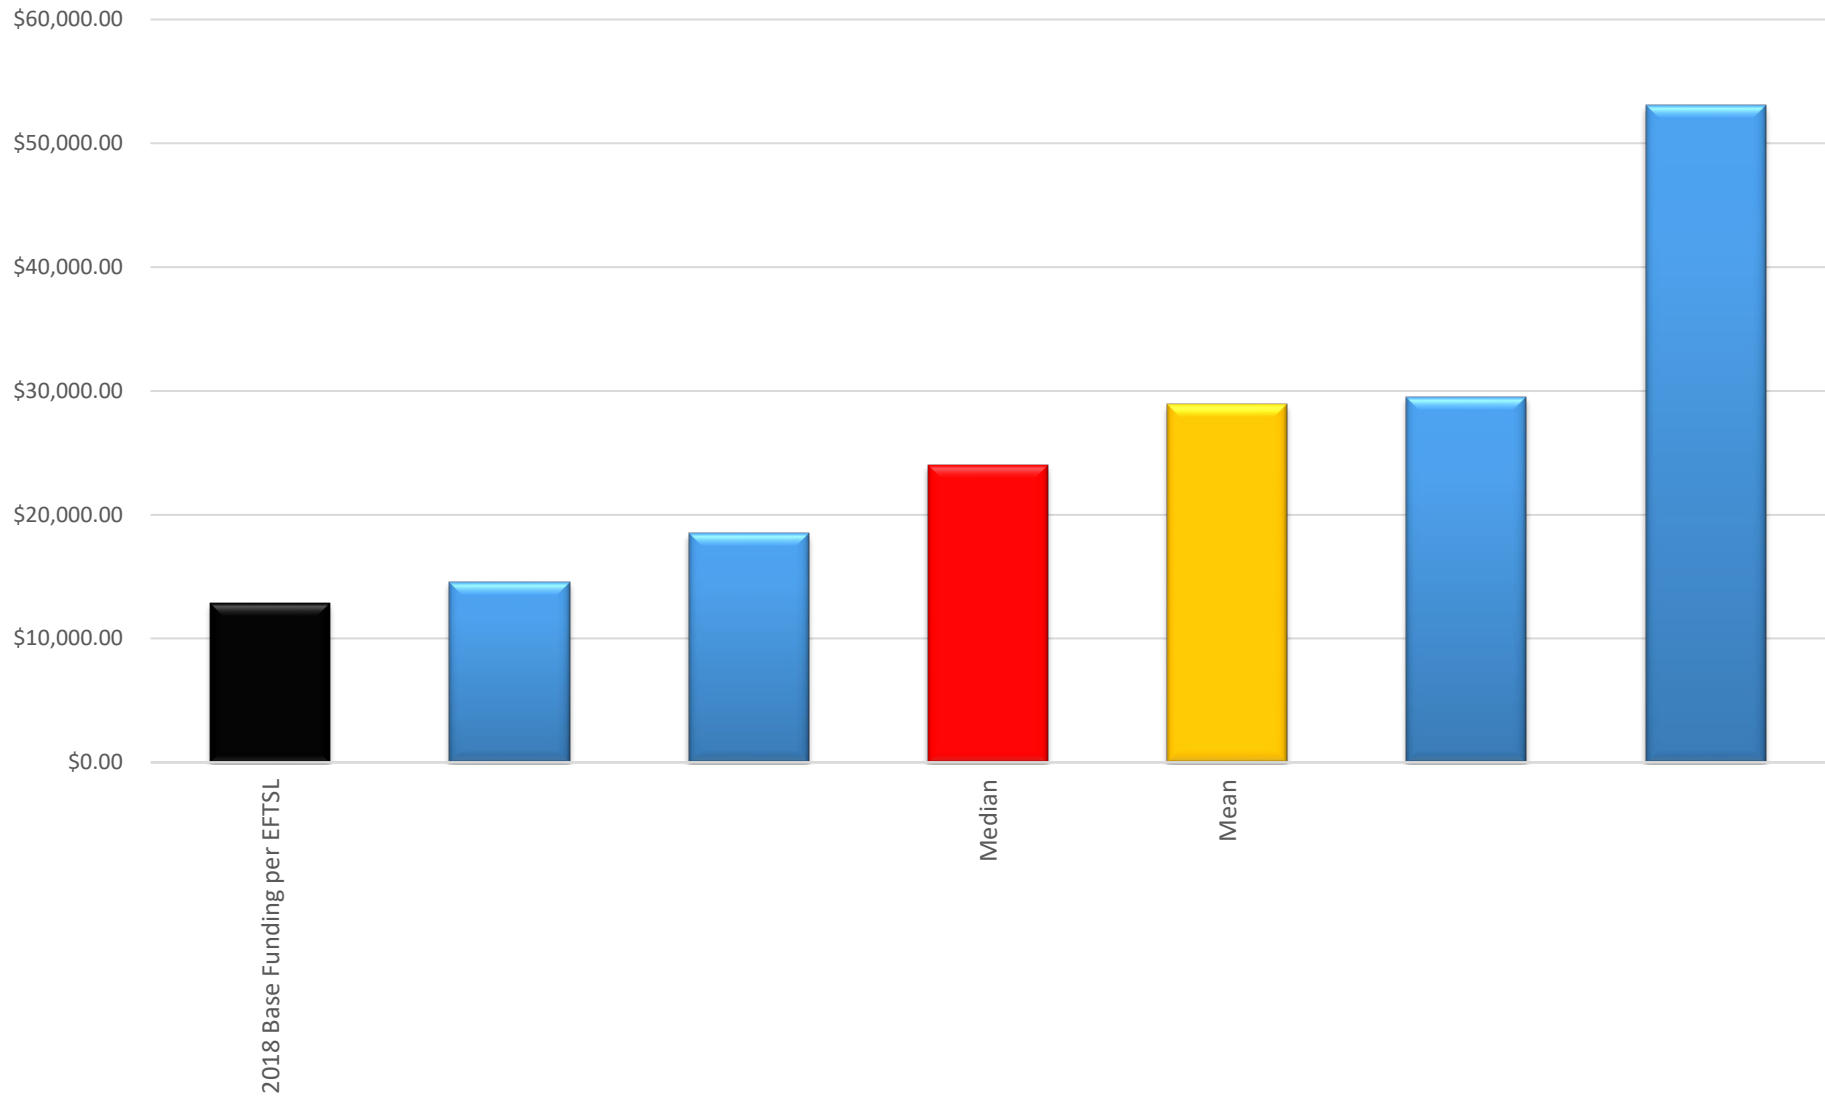

2018 Cost per EFTSL - Food and Hospitality (Bachelor Degree)