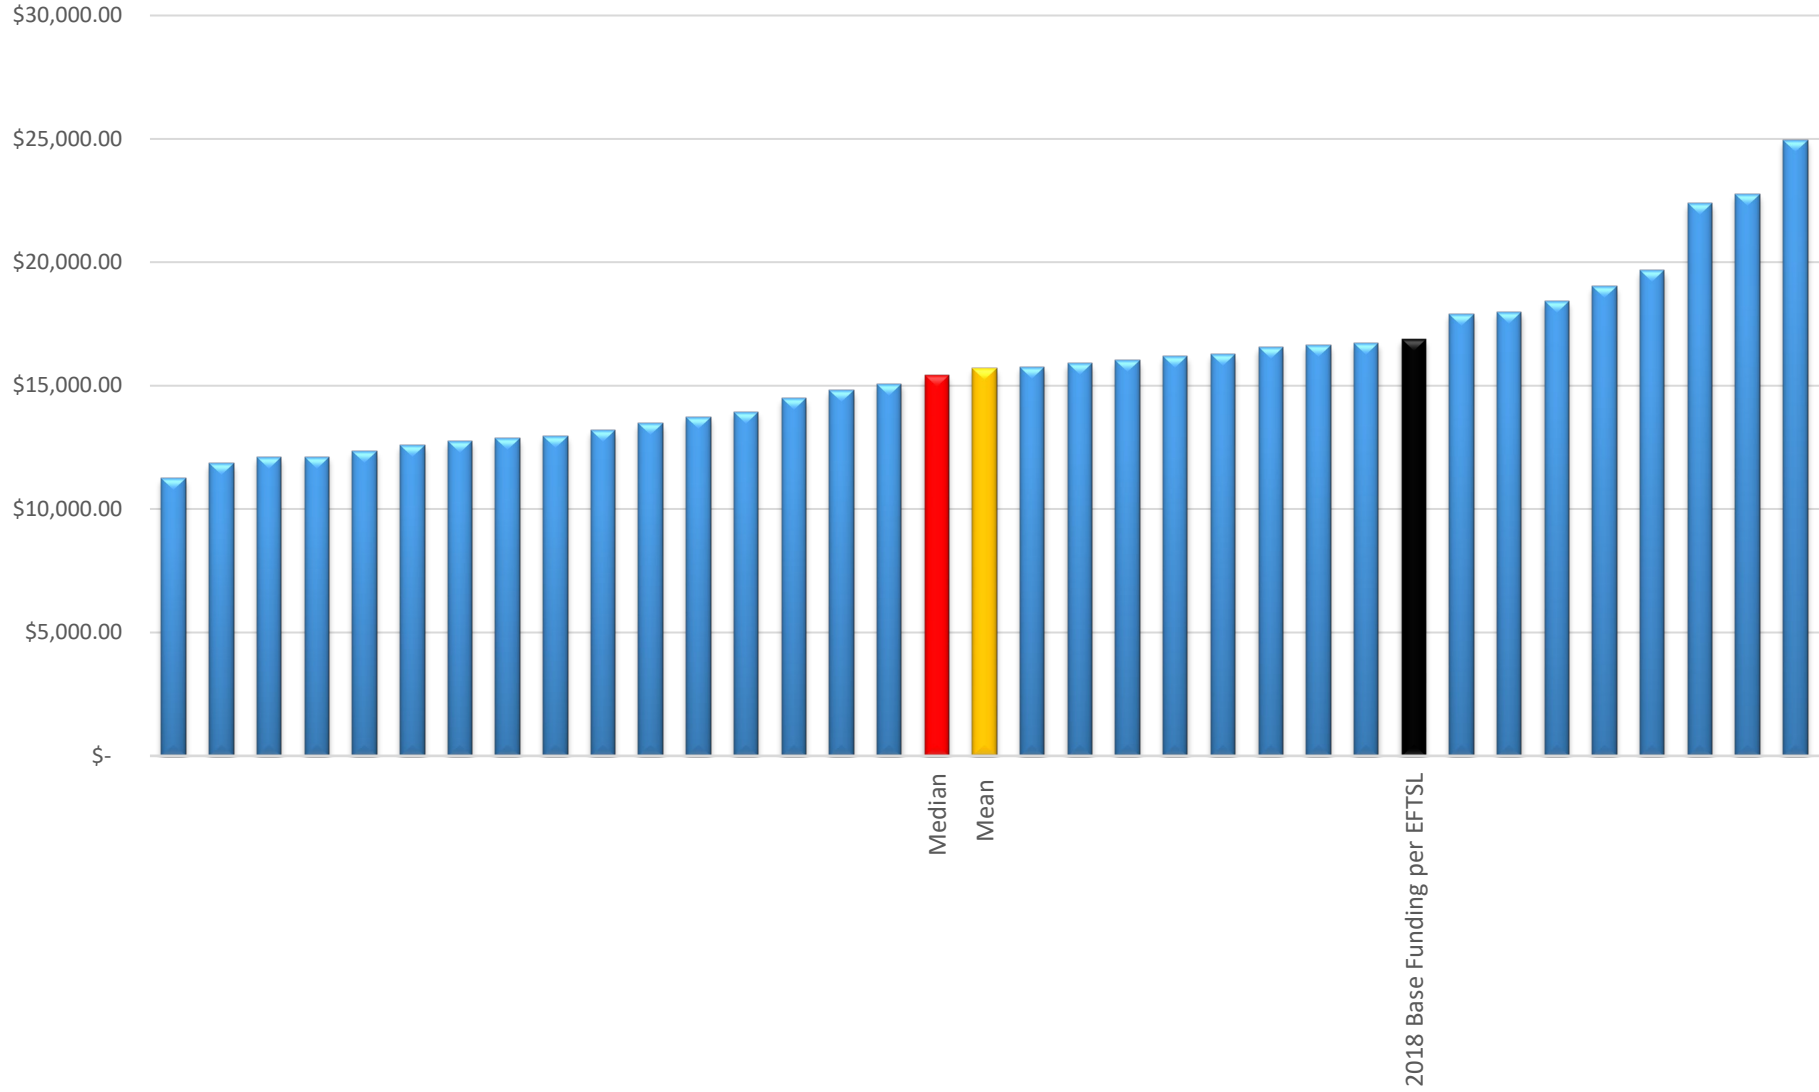

2018 Cost per EFTSL - Psychology (Bachelor Degree)