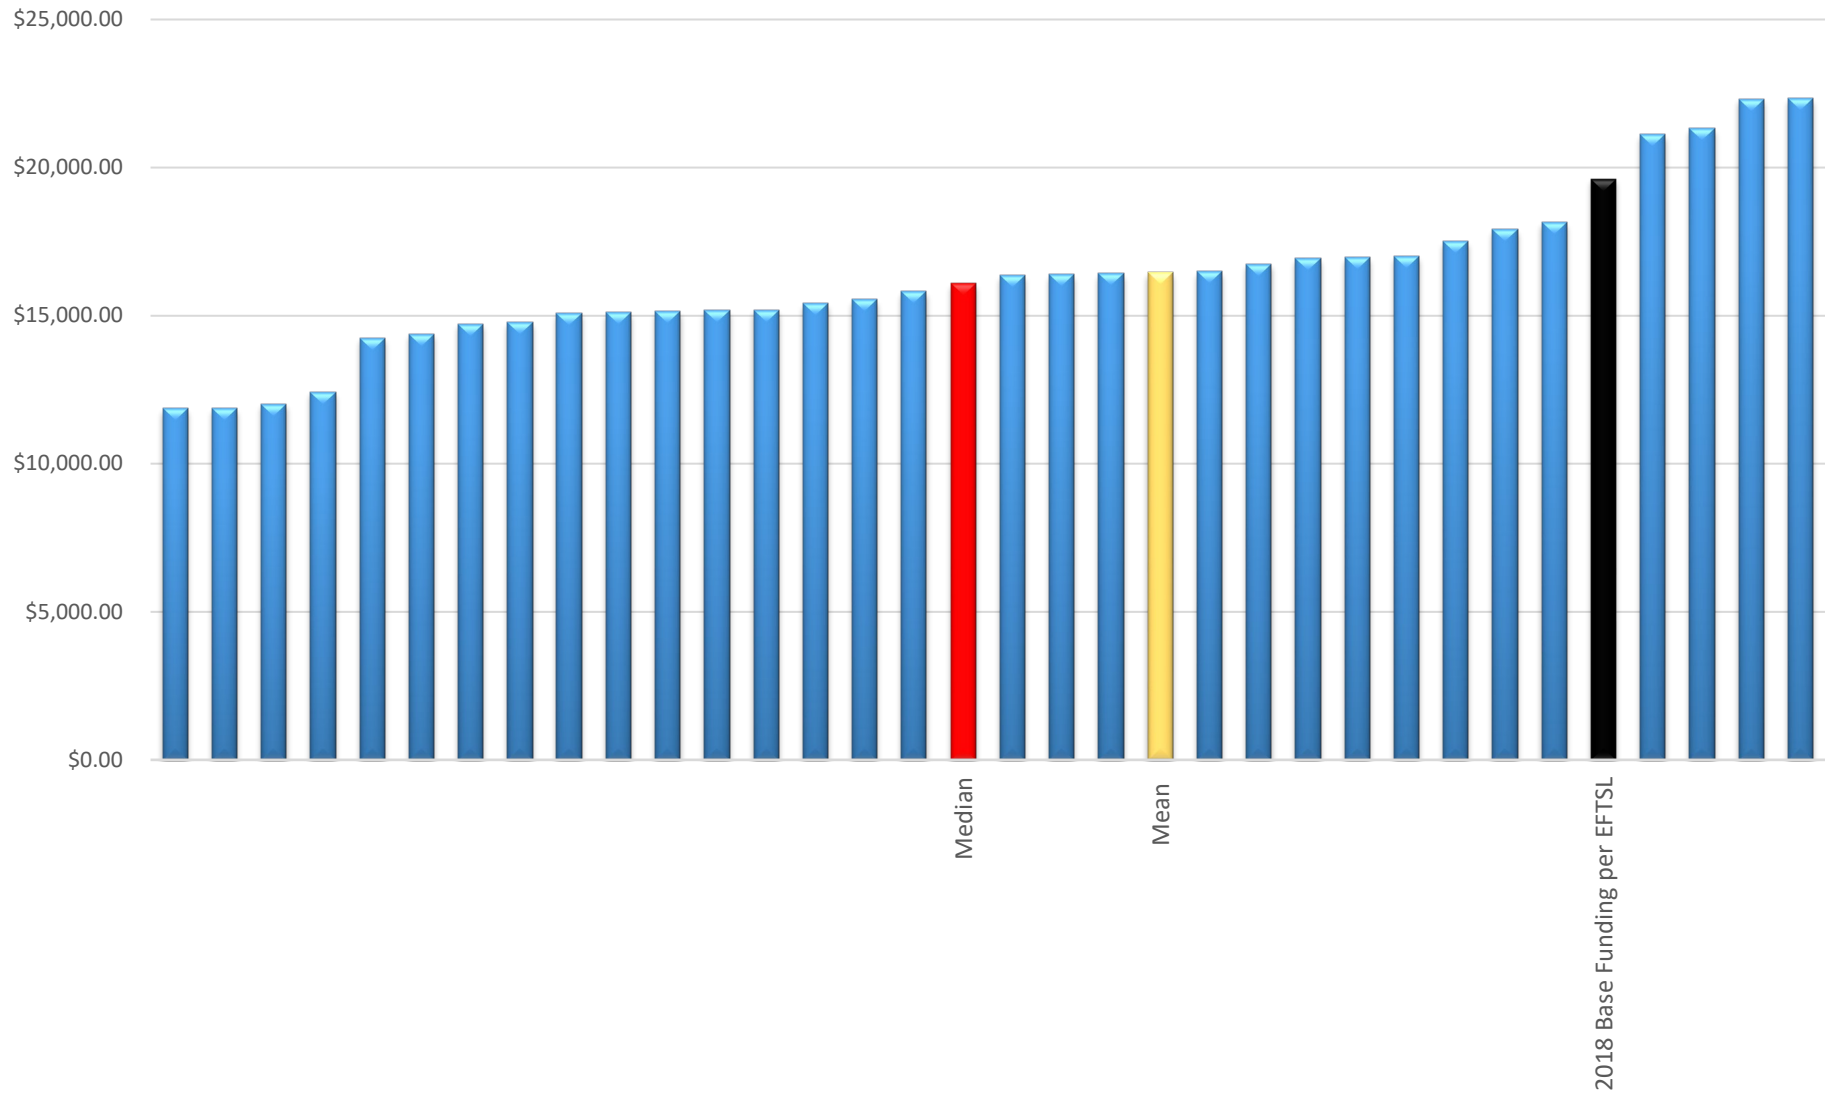

2018 Cost per EFTSL - Mathematical Science (Bachelor Degree)