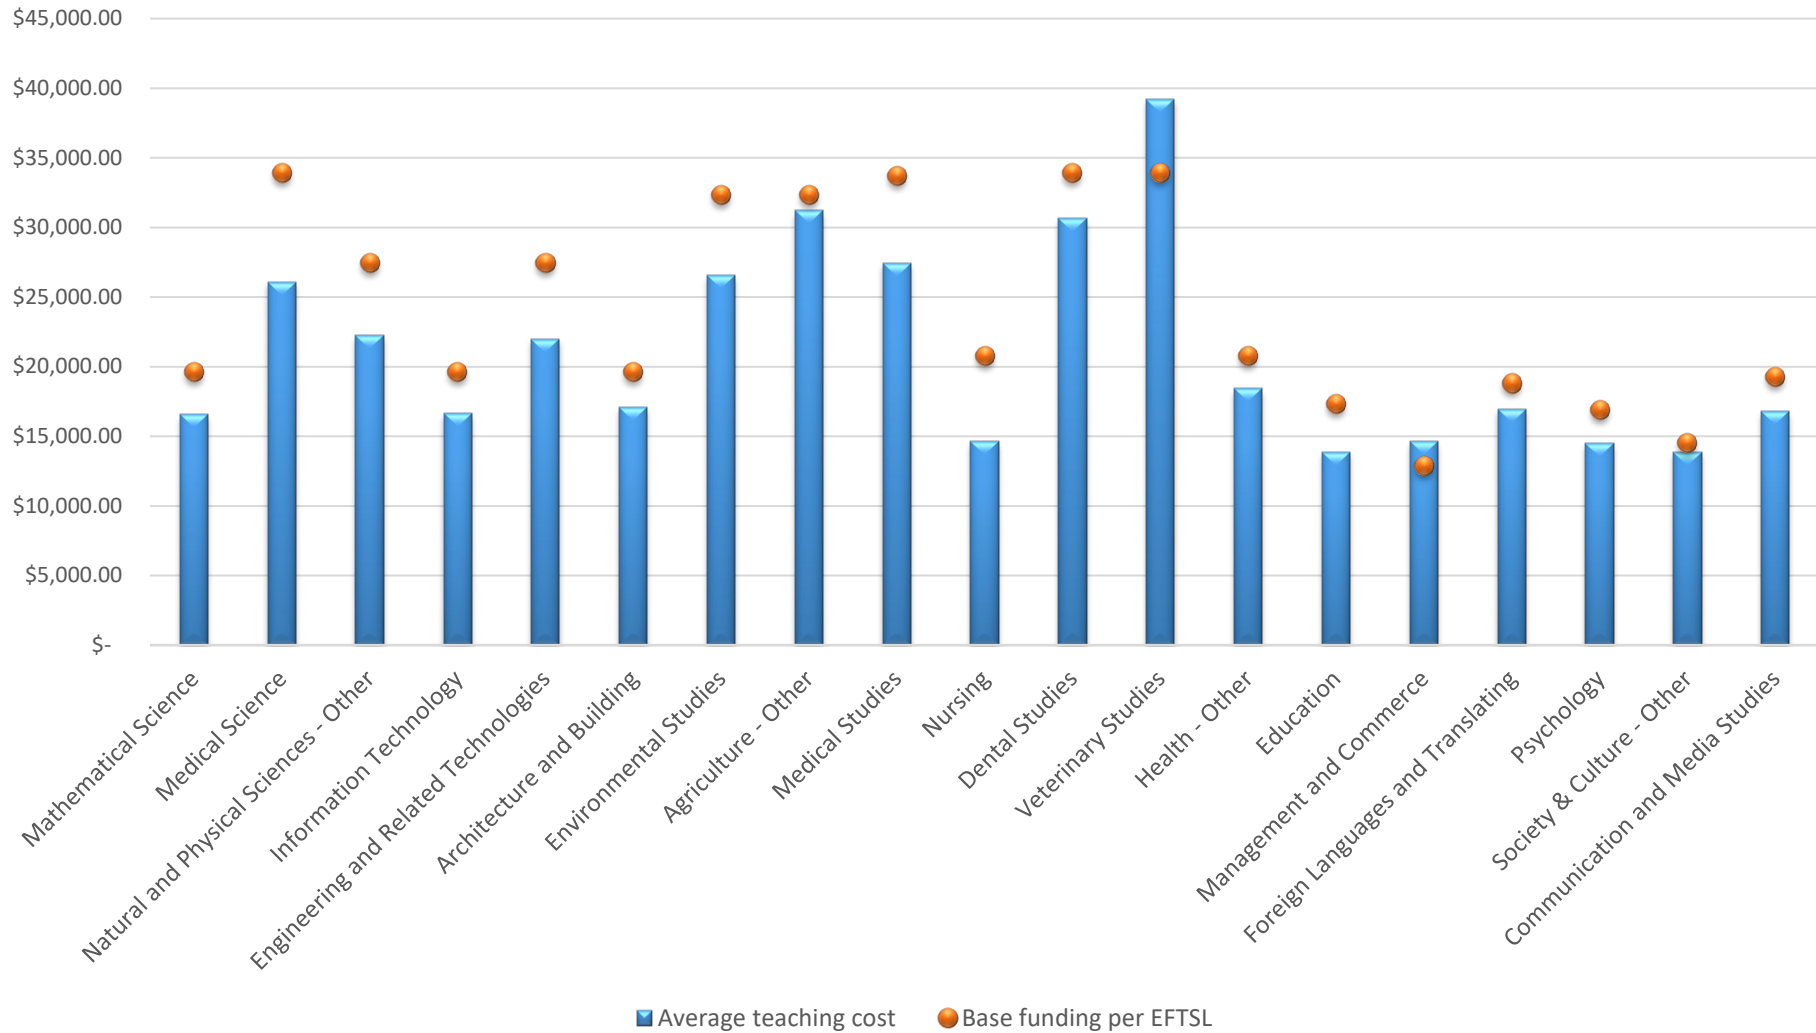

NSW - Teaching Cost (Bachelor Degree) vs Base Funding (2018)

VIC - Teaching Cost (Bachelor Degree) vs Base Spending (2018)

QLD - Teaching Cost (Bachelor Degree) vs Base Funding (2018)

Less than 15,000 Domestic Bachelor Students - Teaching Cost (Bachelor Degree) vs Base Funding (2018)

15,000 to 25,000 Domestic Bachelor Students - Teaching Cost (Bachelor Degree) vs Base Funding (2018)

Greater than 25,000 Domestic Bachelor Students - Teaching Cost (Bachelor Degree) vs Base Funding (2018)