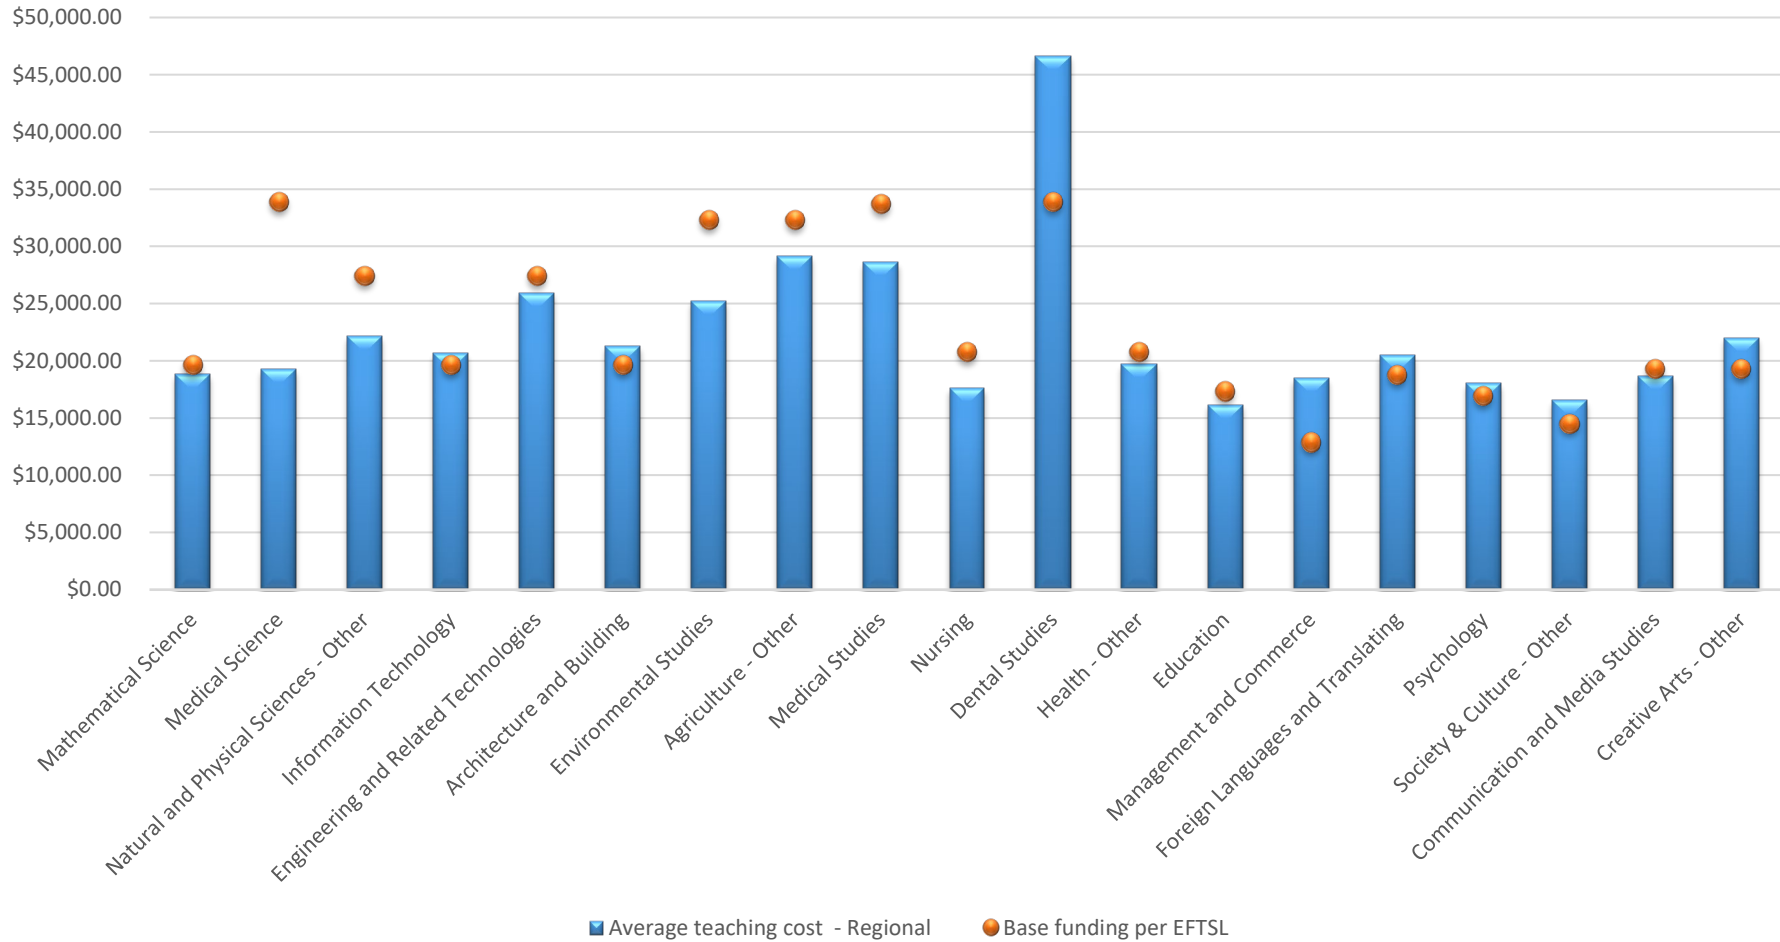

All universities - Teaching Cost (Bachelor Degree) vs Base Funding (2018)

Metro - Teaching Cost (Bachelor Degree) vs Base Funding (2018)

Regional - Teaching Cost (Bachelor Degree) vs Base Funding (2018)

NSW - Teaching Cost (Bachelor Degree) vs Base Funding (2018)

VIC - Teaching Cost (Bachelor Degree) vs Base Spending (2018)

QLD - Teaching Cost (Bachelor Degree) vs Base Funding (2018)

Less than 15,000 Domestic Bachelor Students - Teaching Cost (Bachelor Degree) vs Base Funding (2018)

15,000 to 25,000 Domestic Bachelor Students - Teaching Cost (Bachelor Degree) vs Base Funding (2018)

Greater than 25,000 Domestic Bachelor Students - Teaching Cost (Bachelor Degree) vs Base Funding (2018)