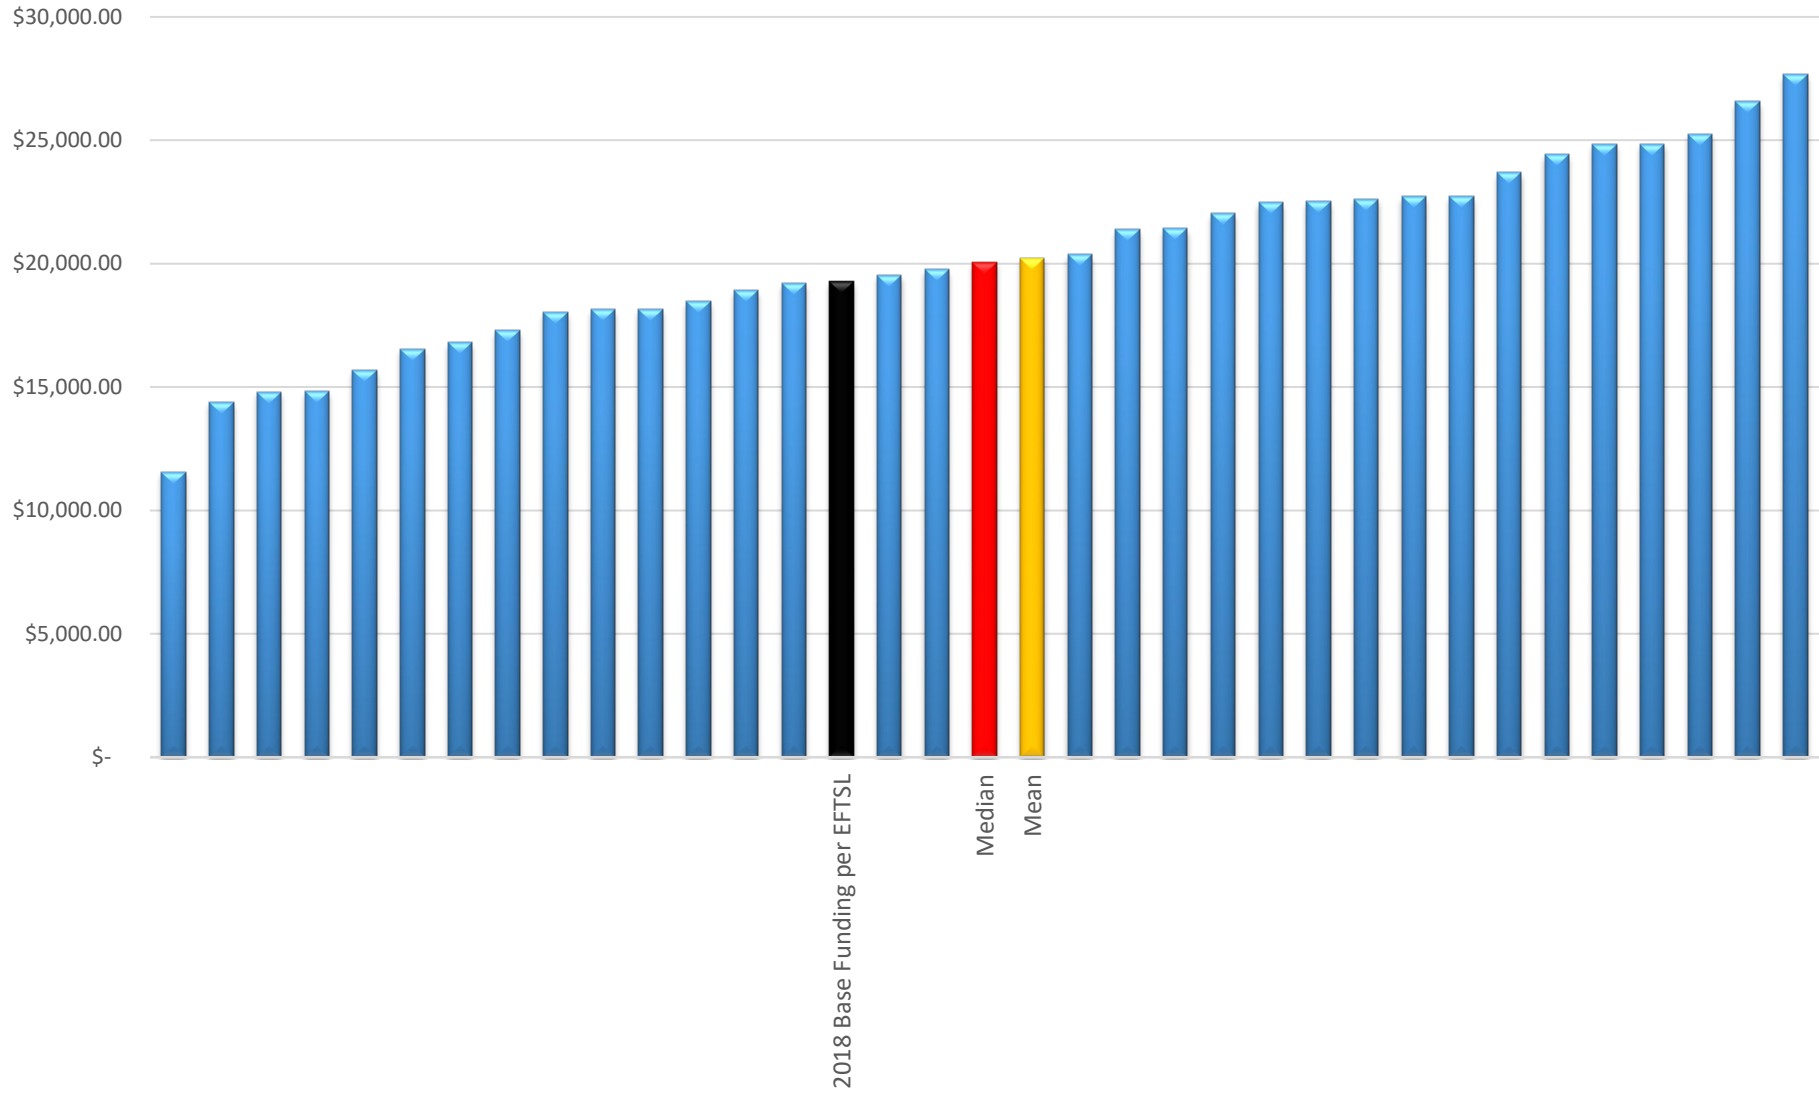

2018 Cost per EFTSL - Creative Arts - Other (Bachelor Degree)