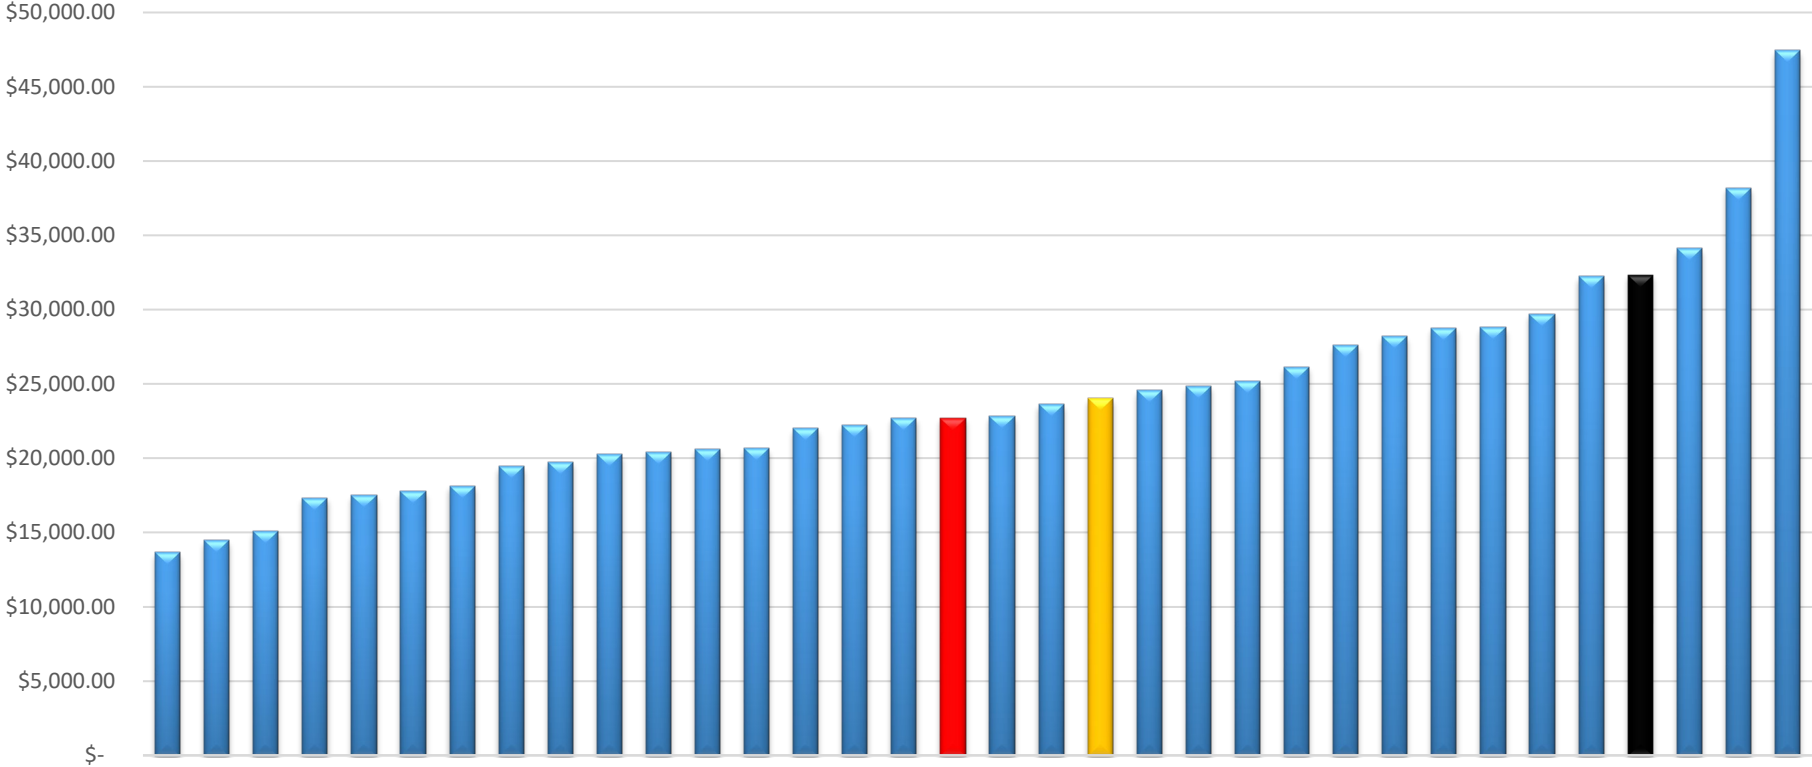

15,000 to 25,000 Domestic Bachelor Students - Teaching Cost (Bachelor Degree) vs Base Funding (2018)

Greater than 25,000 Domestic Bachelor Students - Teaching Cost (Bachelor Degree) vs Base Funding (2018)

2018 Cost per EFTSL - Mathematical Science (Bachelor Degree)

2018 Cost per EFTSL - Medical Science (Bachelor Degree)

2018 Cost per EFTSL - Natural and Physical Sciences - Other (Bachelor Degree)

2018 Cost per EFTSL - Information Technology (Bachelor Degree)

2018 Cost per EFTSL- Engineering and Related Technologies (Bachelor Degree)

2018 Cost per EFTSL - Architecture and Building (Bachelor Degree)

2018 Cost per EFTSL - Environmental Studies (Bachelor Degree)