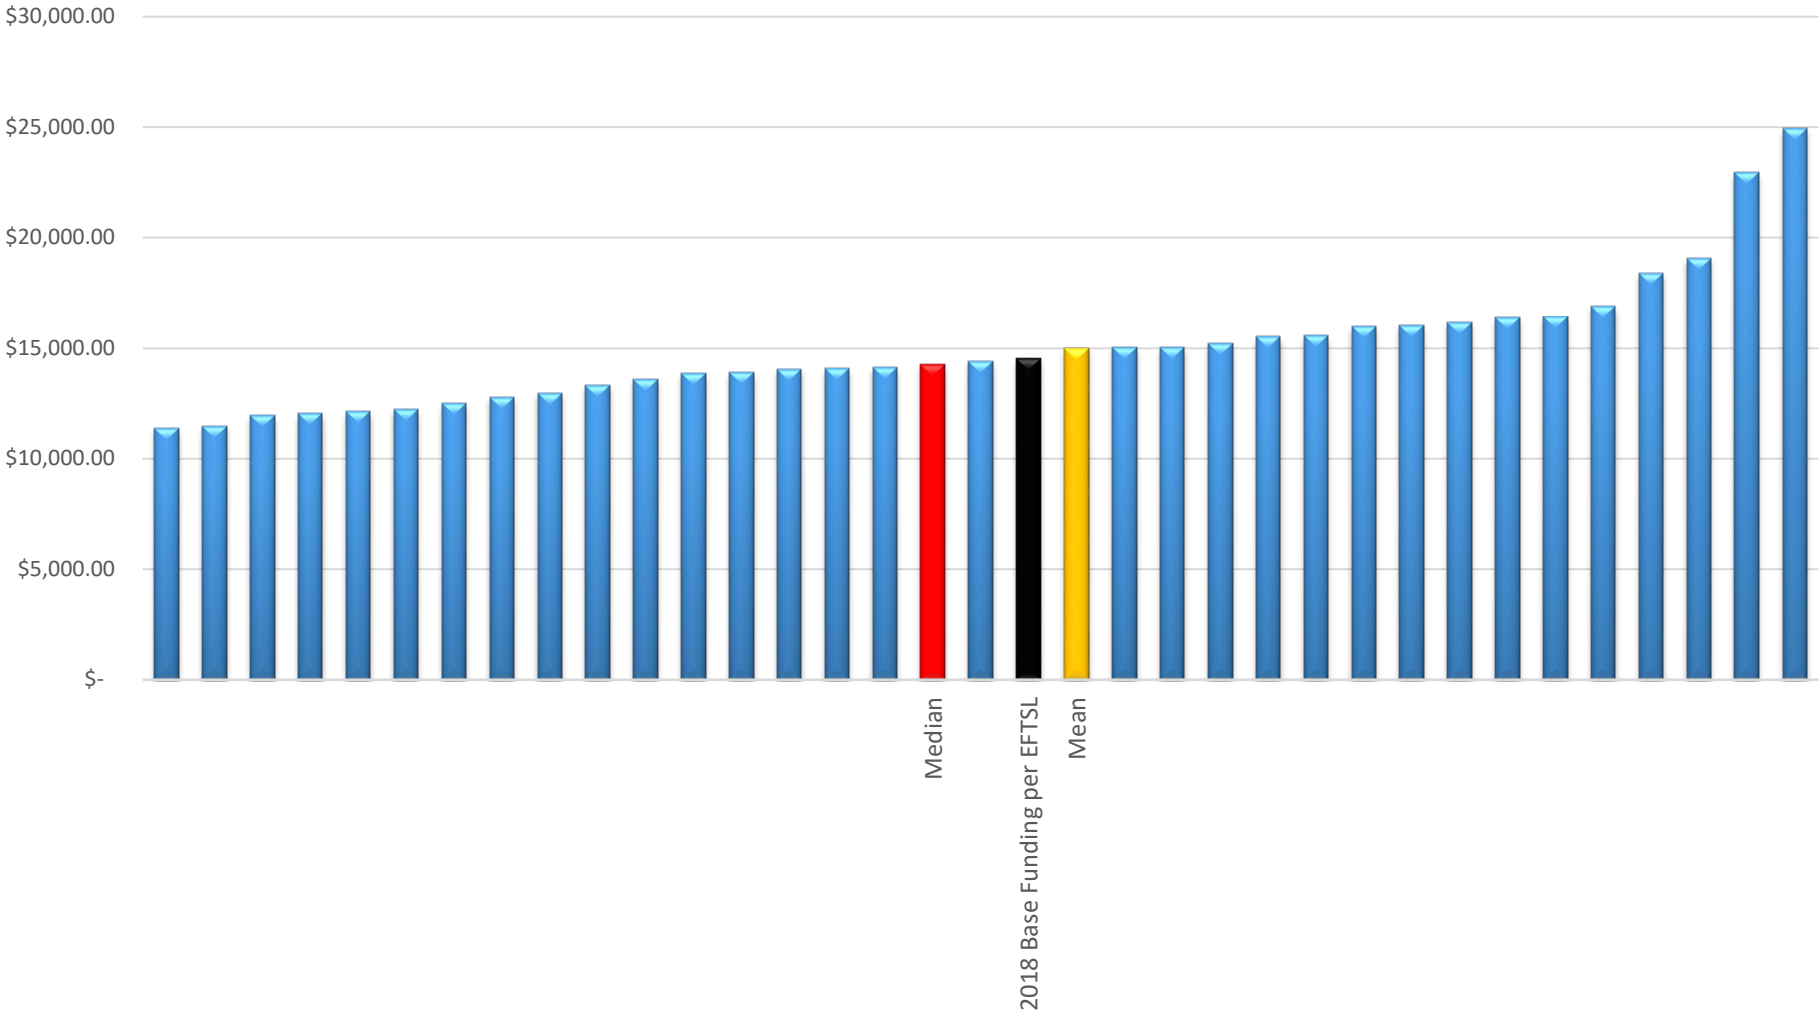

2018 Cost per EFTSL - Management and Commerce (Bachelor Degree)

2018 Cost per EFTSL - Foreign Languages and Translating (Bachelor Degree)

2018 Cost per EFTSL - Psychology (Bachelor Degree)

2018 Cost per EFTSL - Society and Culture - Other (Bachelor Degree)