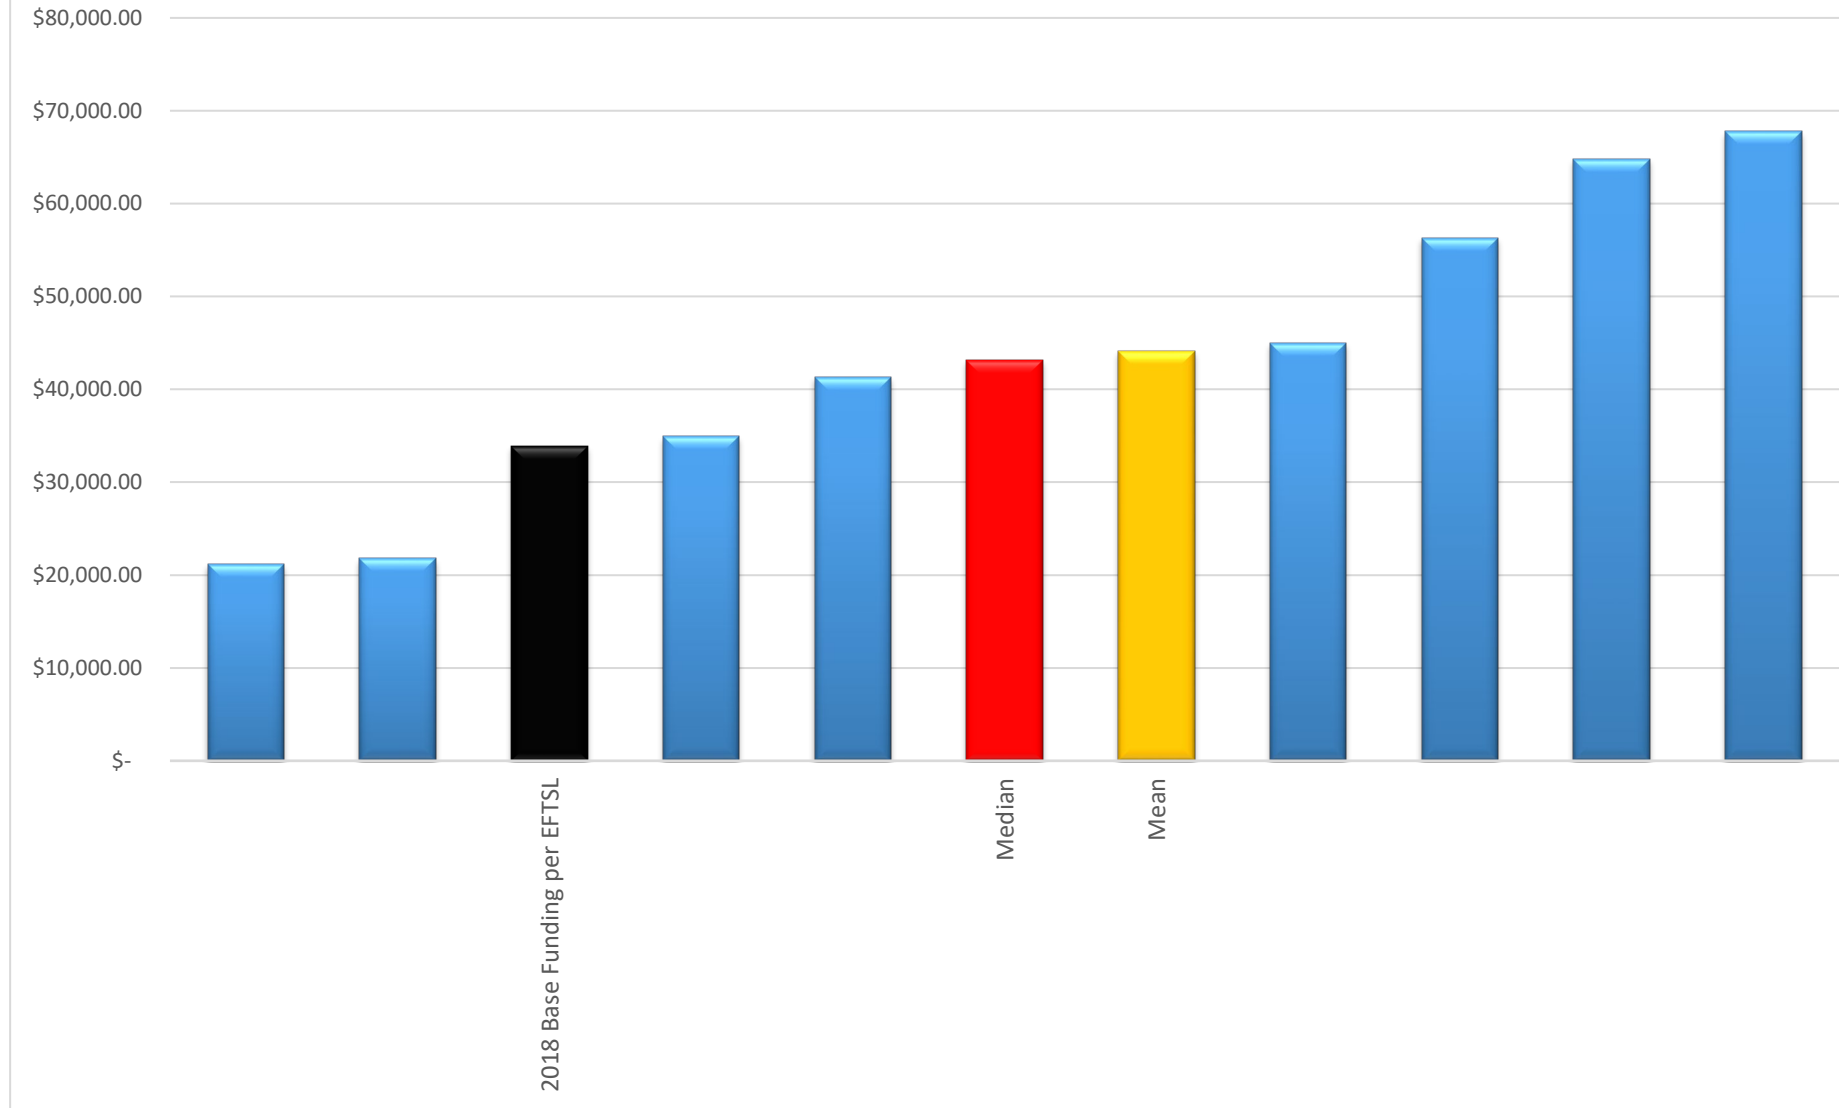

Median

Mean

2018 Base Funding per EFTSL

2018 Cost per EFTSL - Agriculture and Related Sciences - Other (Bachelor Degree)

2018 Cost per EFTSL - Medical Studies (Bachelor Degree)

2018 Cost per EFTSL - Nursing (Bachelor Degree)

2018 Cost per EFTSL - Dental Studies (Bachelor Degree)

2018 Cost per EFTSL - Veterinary Studies (Bachelor Degree)

2018 Cost per EFTSL - Health - Other (Bachelor Degree)

2018 Cost per EFTSL - Education (Bachelor Degree)